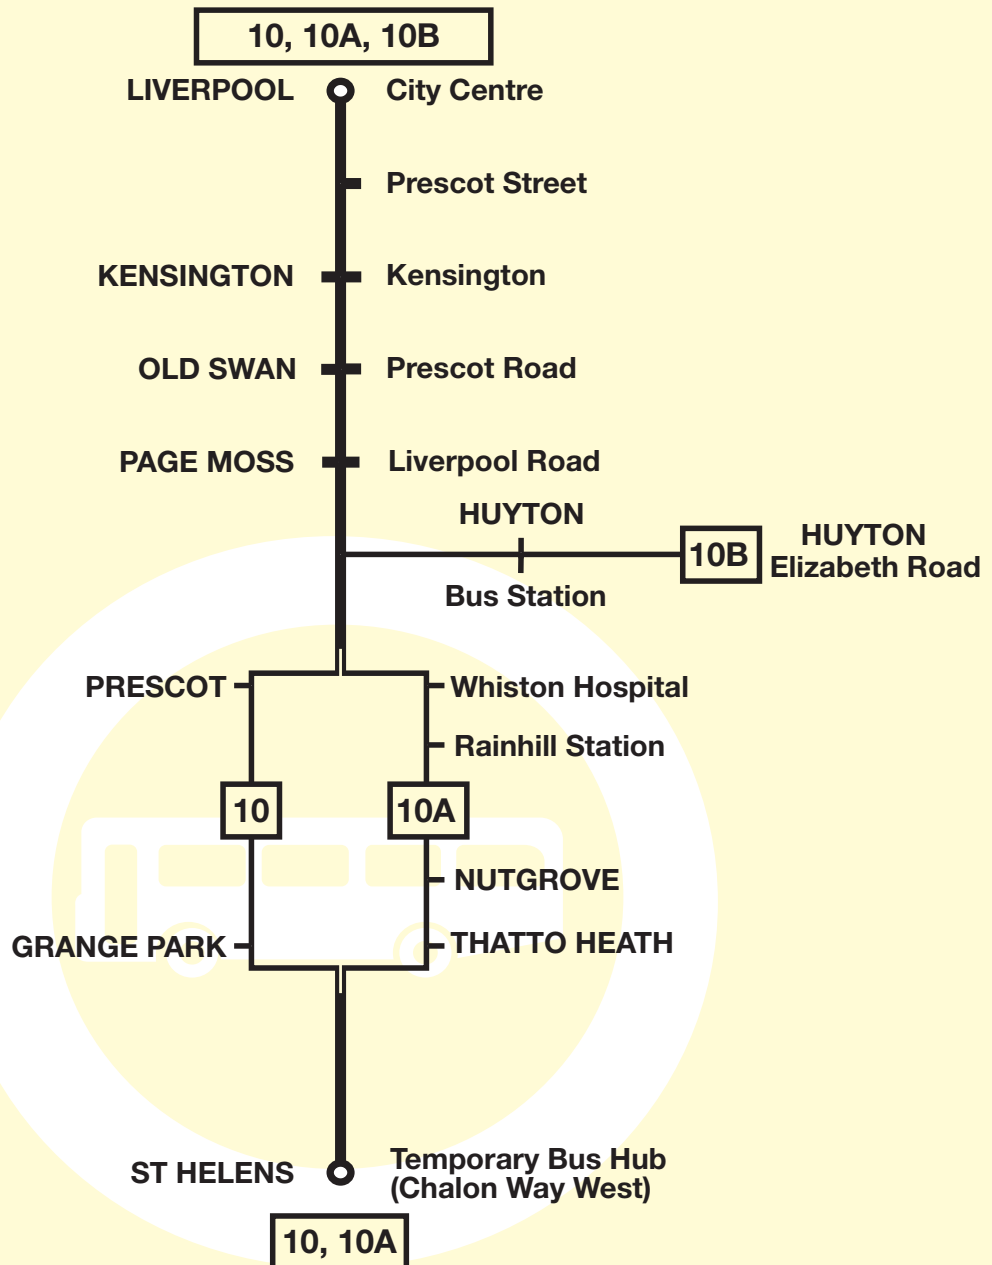

Bus timetable

10, 10A 10B

Liverpool - St Helens Liverpool - Huyton

Quality Bus Network provided by Arriva and Stagecoach