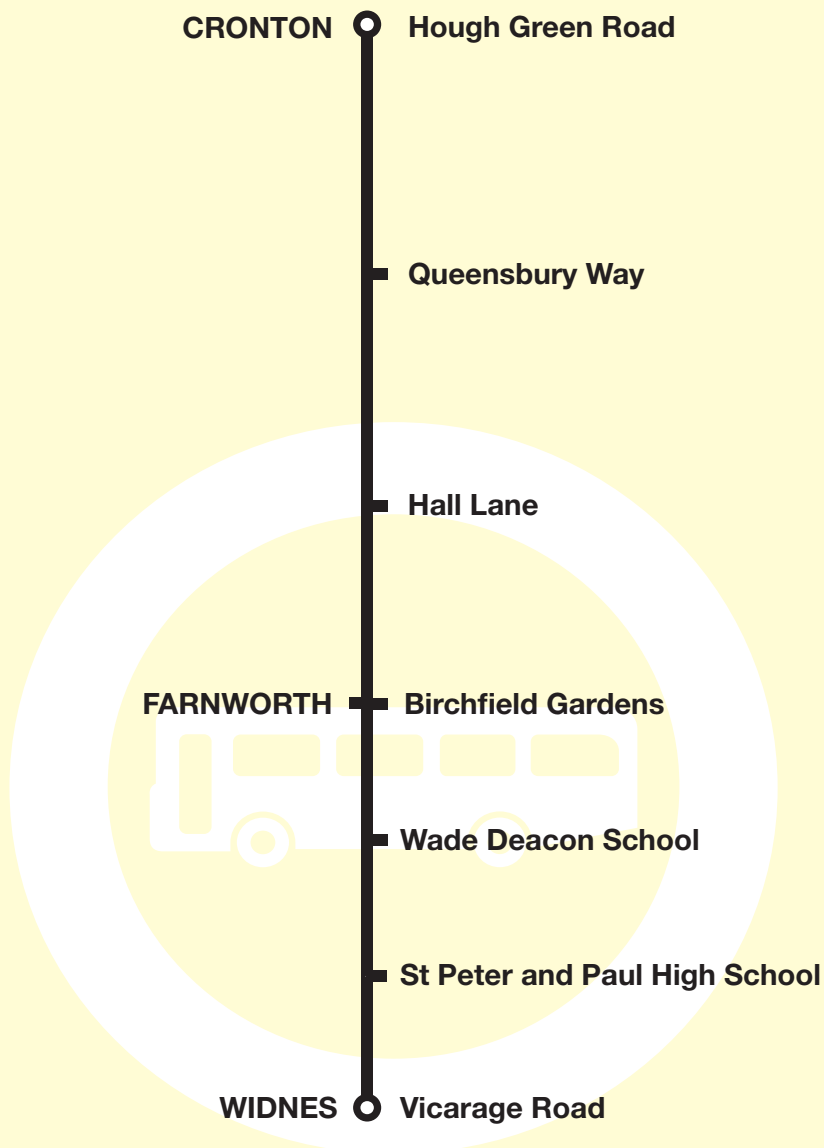

Valid from **27 January 2020**

Bus timetable

10 Cronton - Widnes

This service is operated for Halton Borough Council by Ashcroft Travel

**10****Cronton - Widnes****Halton Borough Council**

Route description

Route 10 between Cronton and Widnes: from CRONTON (HOUGH GREEN ROAD, THE FOUR TOPPED OAK) via Queensbury Way, Cronton Road, Hall Lane, Smithy Lane, Cronton Road, Cronton Lane, Birchfield Road, Highfield Road, Leigh Avenue, Kingsway, Vicarage Road to WIDNES (VICARAGE ROAD).

Route 10 between Widnes and Cronton: from VICTORIA PARK/BIRCHFIELD ROAD via Highfield Road, Leigh Avenue, Birchfield Road, Cronton Lane, Cronton Road, Hall Lane, Smithy Lane, Cronton Road, Queensbury Way, Hough Green Road to CRONTON (HOUGH GREEN ROAD, THE FOUR TOPPED OAK).

Mondays to Fridays

SD**WSDO**

Widnes Victoria Park, Birchfield Road	1455	-
Leigh Avenue, The Albion St Peter and Paul High School	1510	1420
Birchfield Road, Wade Deacon School	1513	1423
Farnworth The Coterie	1516	1426
Cronton Hall Lane	1522	1432
Cronton Queensbury Way	1527	1437
Cronton Hough Green Road, The Four Topped Oak	1530	1440