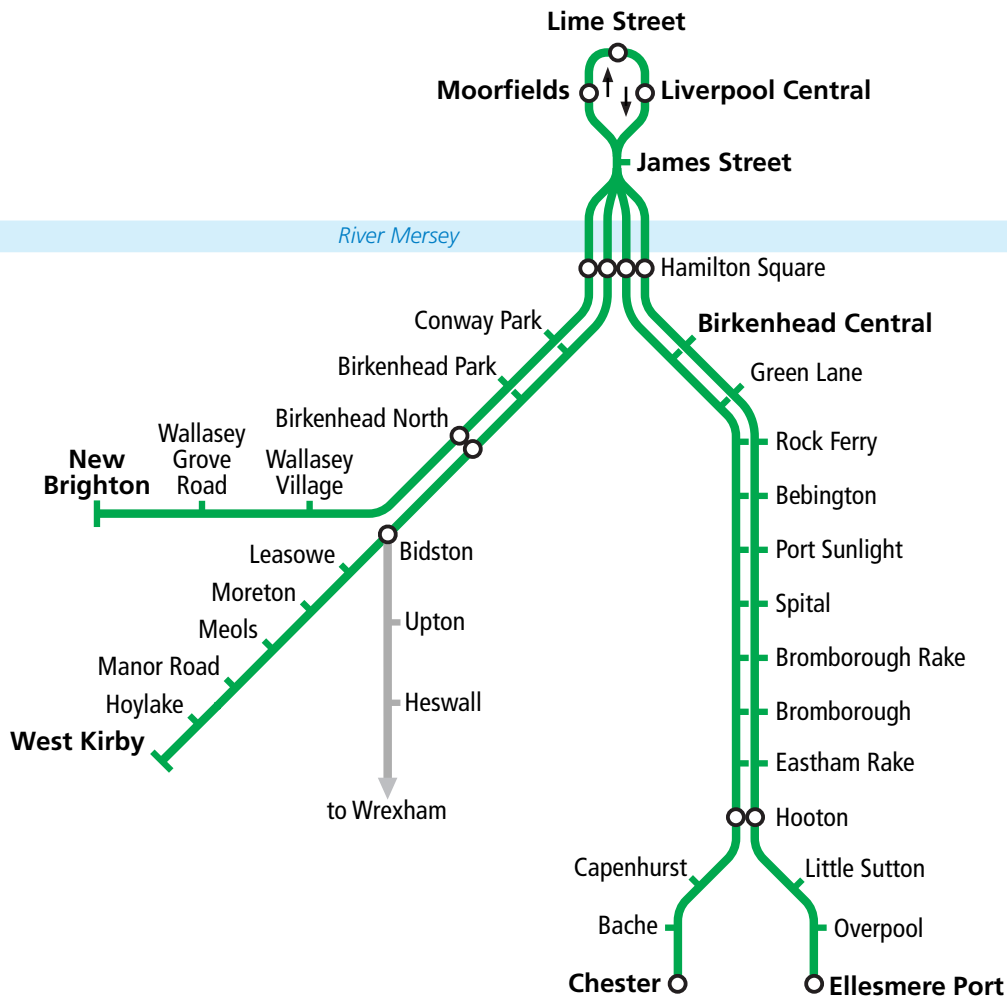

# Wirral Line

**Liverpool - New Brighton and West Kirby via Birkenhead**

**Liverpool - Ellesmere Port and Chester via Birkenhead**

**Bidston - Wrexham**

## Travelling between:

**West Kirby/New Brighton via Hamilton Square to/from Liverpool**  
**Chester/Ellesmere Port via Hamilton Square to/from Liverpool**  
**Bidston to/from Wrexham**

# Showing all trains from West Kirby and New Brighton to Birkenhead and Liverpool

Additional trains run between Hamilton Square and Liverpool