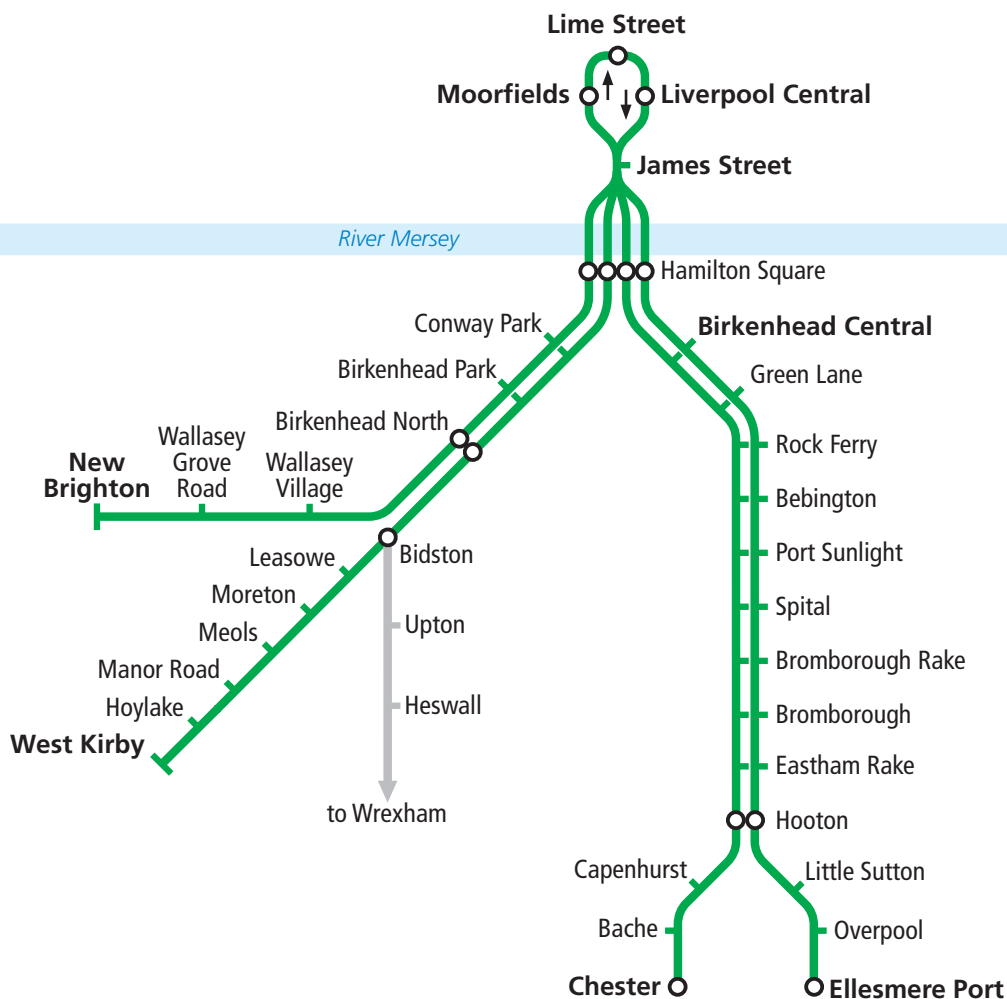

# Wirral Line

**Liverpool - New Brighton and West Kirby via Birkenhead**

**Liverpool - Ellesmere Port and Chester via Birkenhead**

**Bidston - Wrexham**

## Travelling between:

**West Kirby/New Brighton via Hamilton Square to/from Liverpool**  
**Chester/Ellesmere Port via Hamilton Square to/from Liverpool**  
**Bidston to/from Wrexham**

**Pages**

**3 - 8**