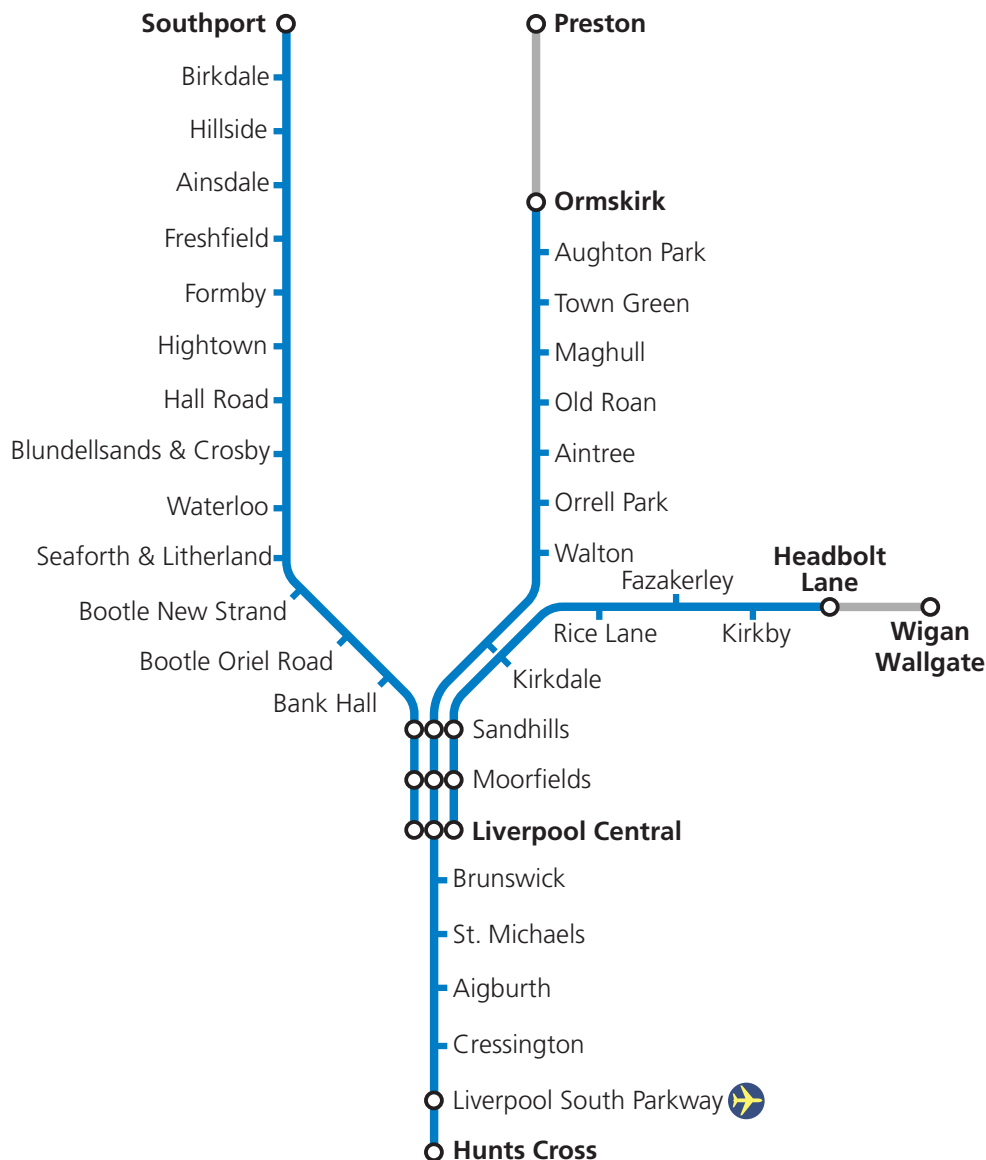

# Northern Line

Liverpool – Southport (with connections for Hunts Cross)

Liverpool or Hunts Cross – Headbolt Lane or Ormskirk

Ormskirk – Preston

Headbolt Lane – Wigan – Manchester Victoria

Southport – Wigan – Manchester