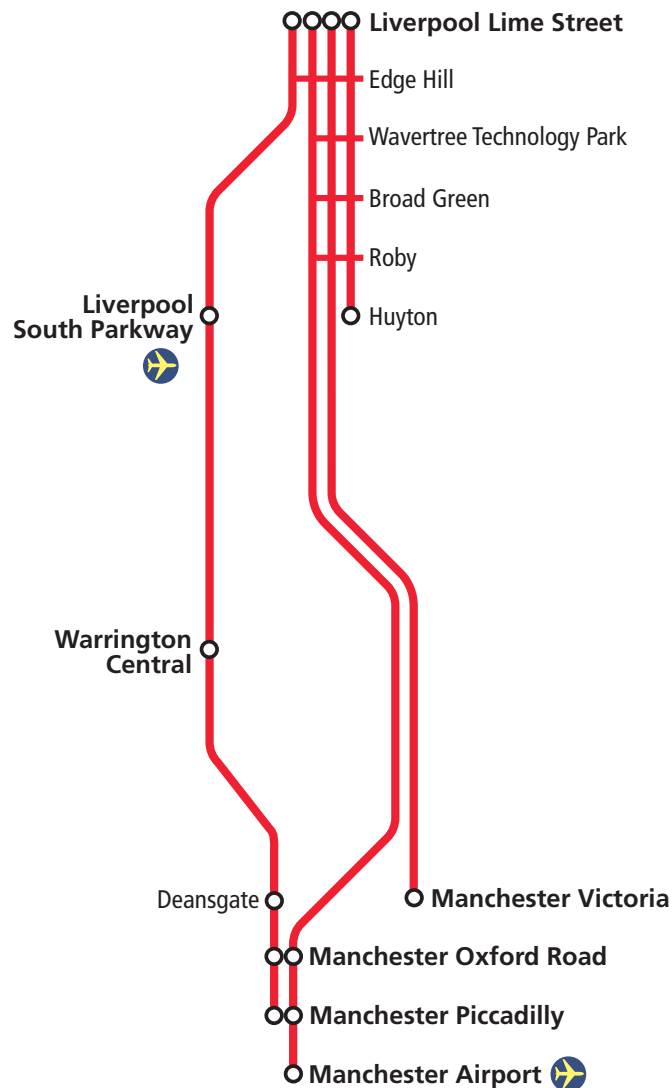

Valid from **17 May 2026**
to **12 December 2026**

Train times

City Line

Book **1** of 4

Summary of all trains between
Liverpool – Warrington and Manchester

Summary of all trains between
Liverpool – Edge Hill and Huyton

Timetable Index

Travelling between:	Pages
Liverpool to Warrington and Manchester	3 - 10
Manchester and Warrington to Liverpool	11 - 19
Liverpool to Edge Hill and Huyton	20 - 24
Huyton and Edge Hill to Liverpool	25 - 29