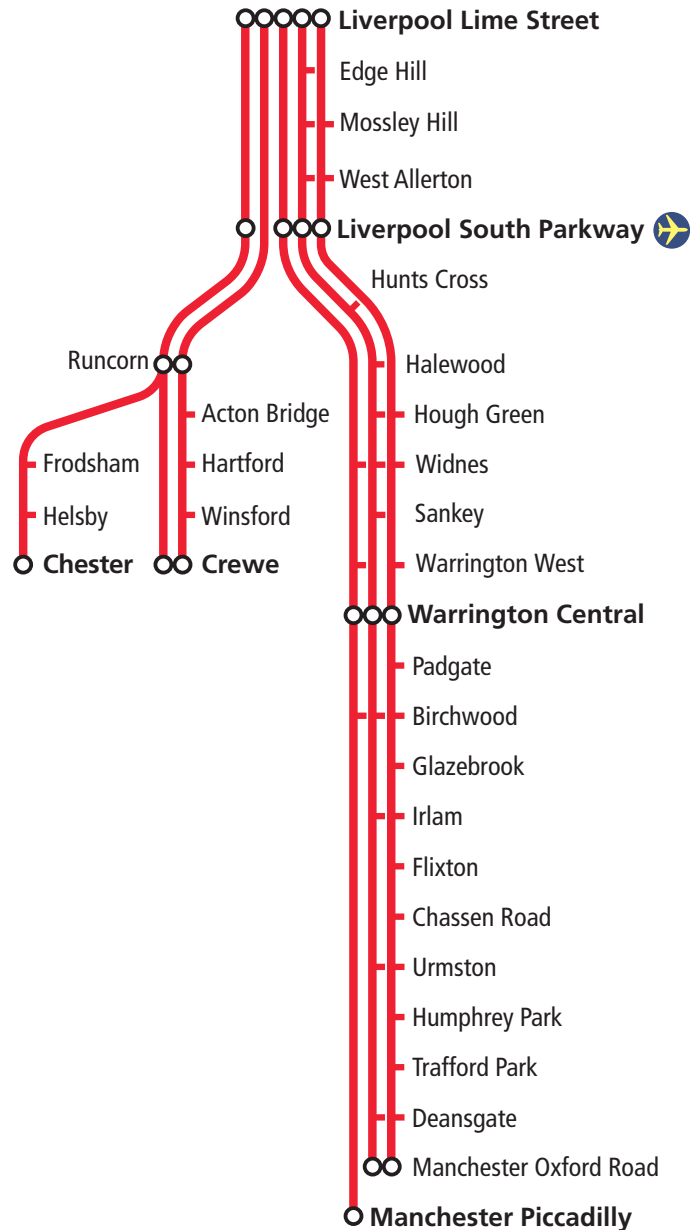

Valid from **10 December 2023**
to **1 June 2024**

Train times

City Line

Book 2 of 4

Liverpool – Warrington Central and Manchester

Liverpool – Runcorn – Crewe
via Liverpool South Parkway

Liverpool – Runcorn – Chester
via Liverpool South Parkway

Timetable Index

Travelling between:
Liverpool to Manchester via Warrington
Manchester to Liverpool via Warrington
Liverpool to Runcorn and Crewe
Crewe and Runcorn to Liverpool

Pages
2 - 14
15 - 25
26 - 36
37 - 46