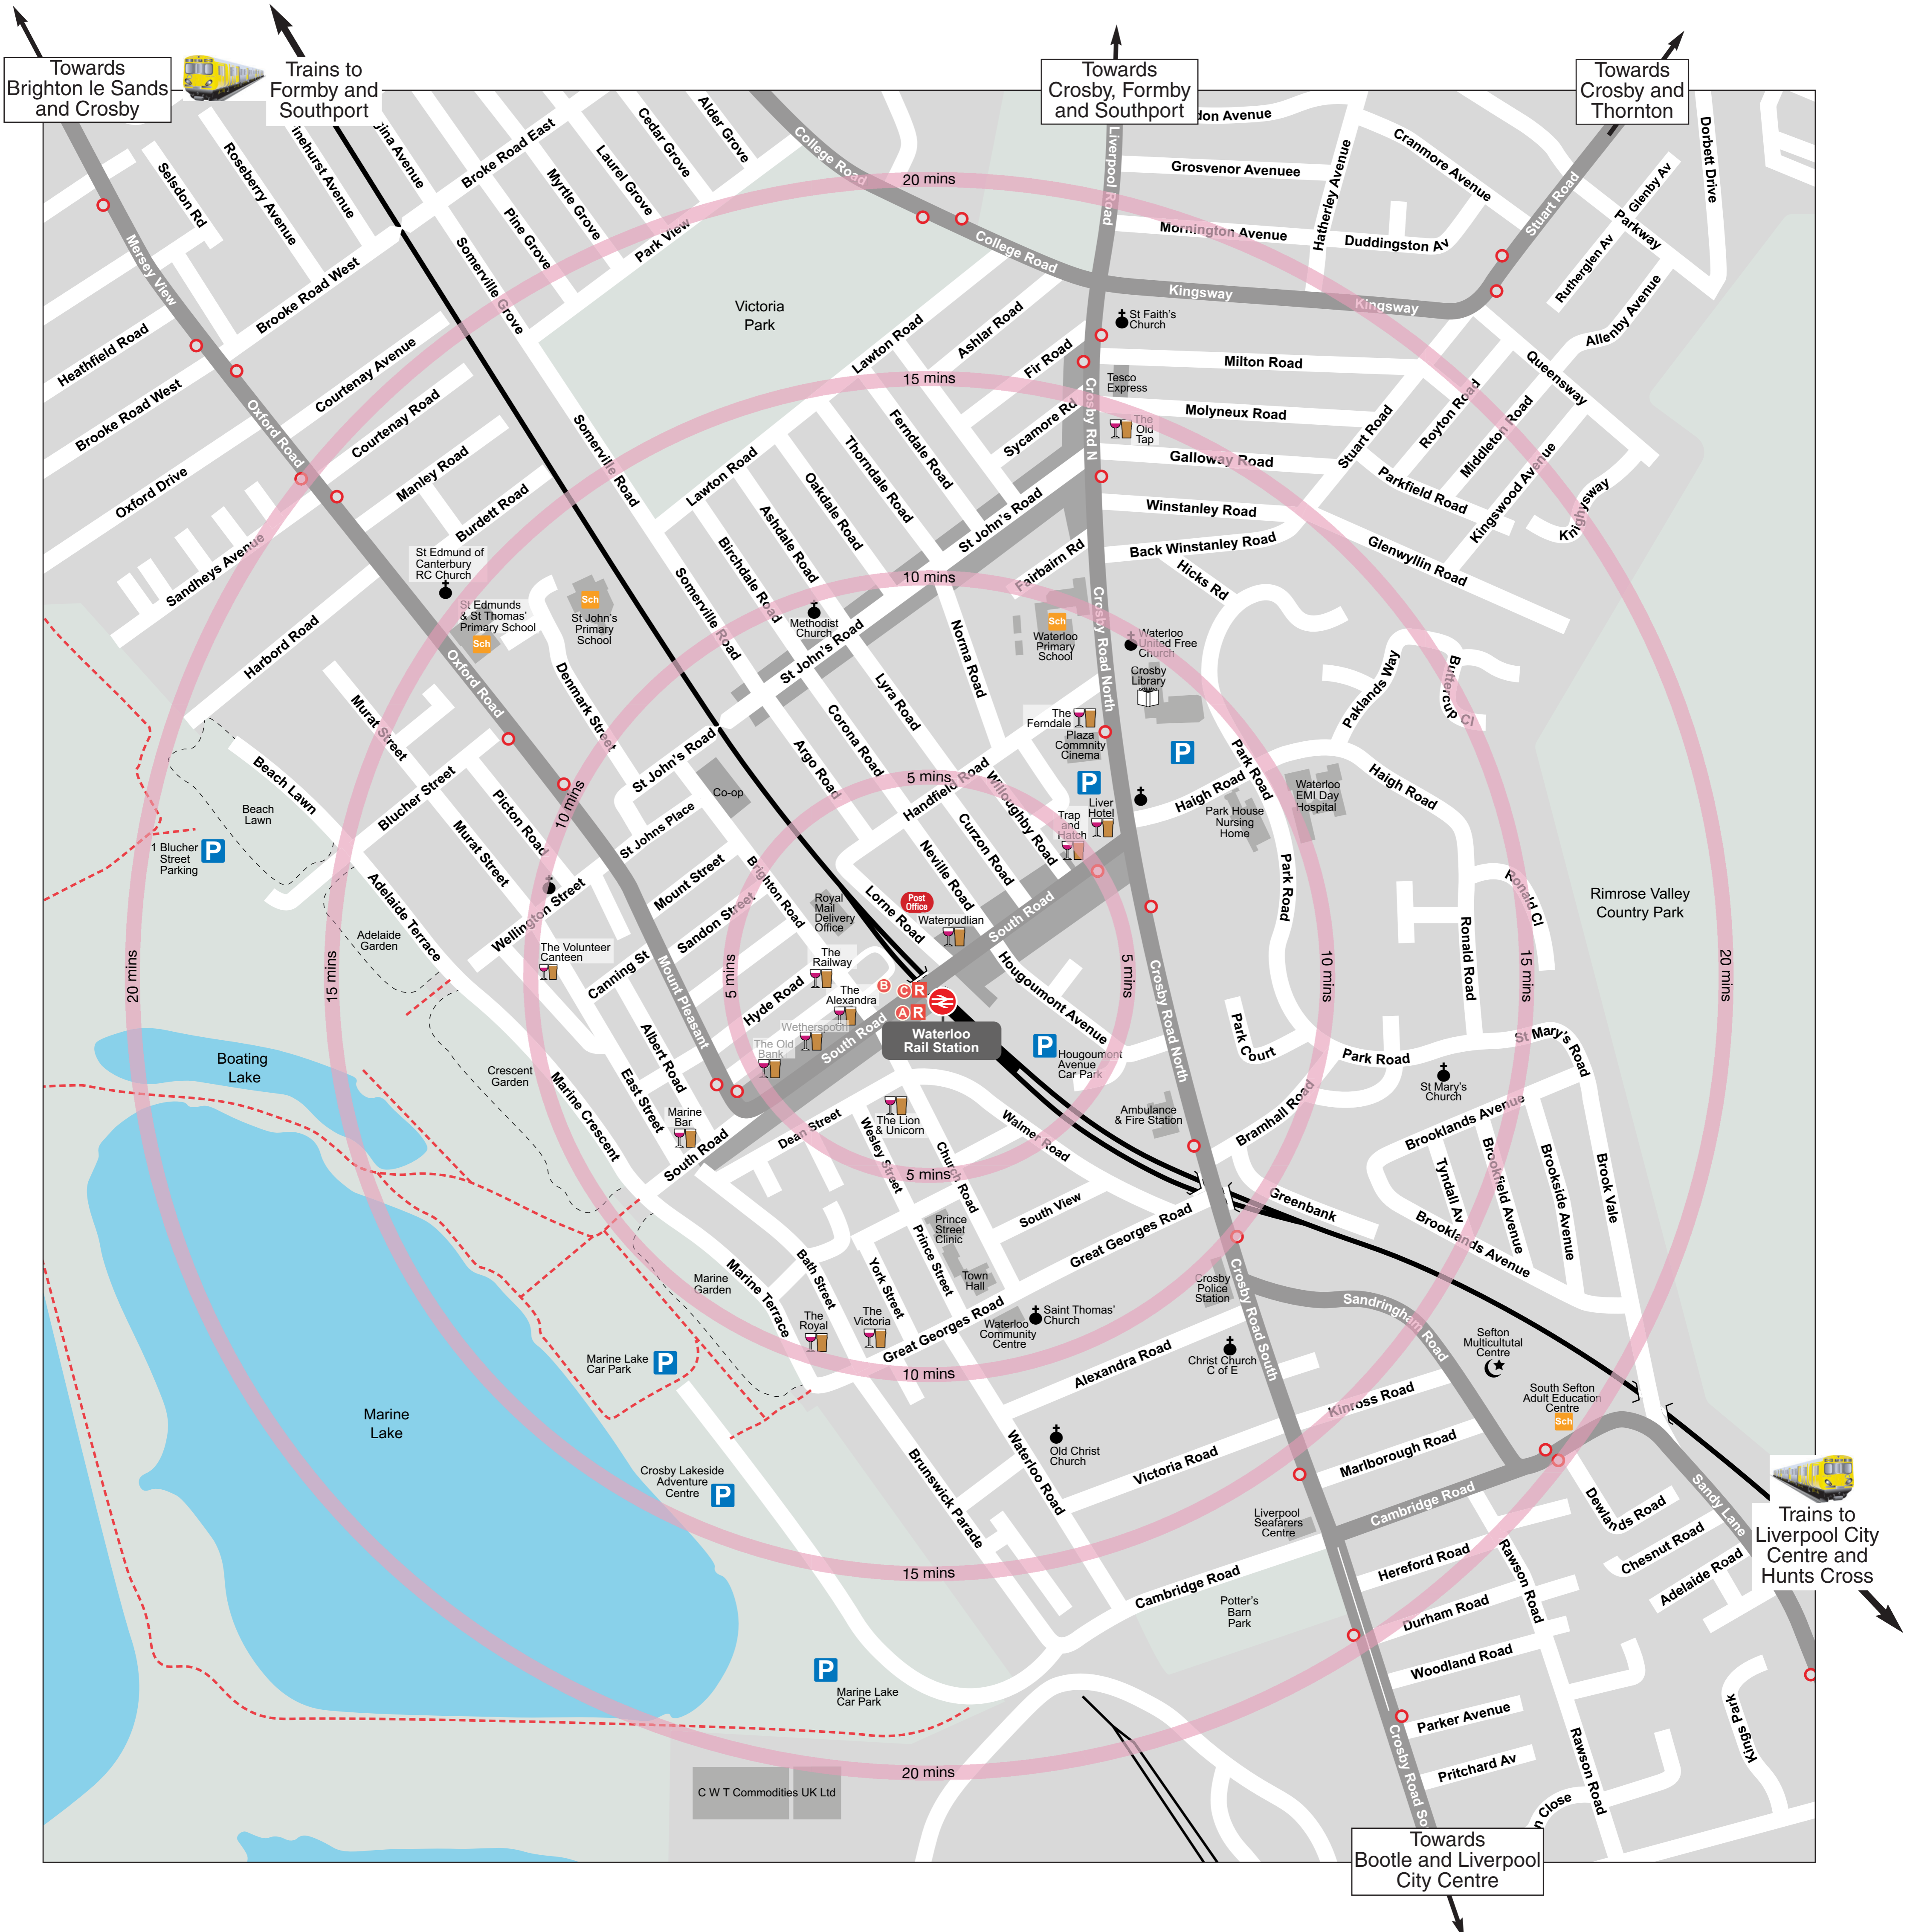

Waterloo Station Local Area Map

Bus Routes	Bus Stops (lettered stop indicates interchange stop)	Pub	Approximate walking times	Featured Building
Other Road	Walk/ Cycle Route	Rail Replacement Stop		

Ticket office is step free. Access to platforms via steps or lift from ticket office.