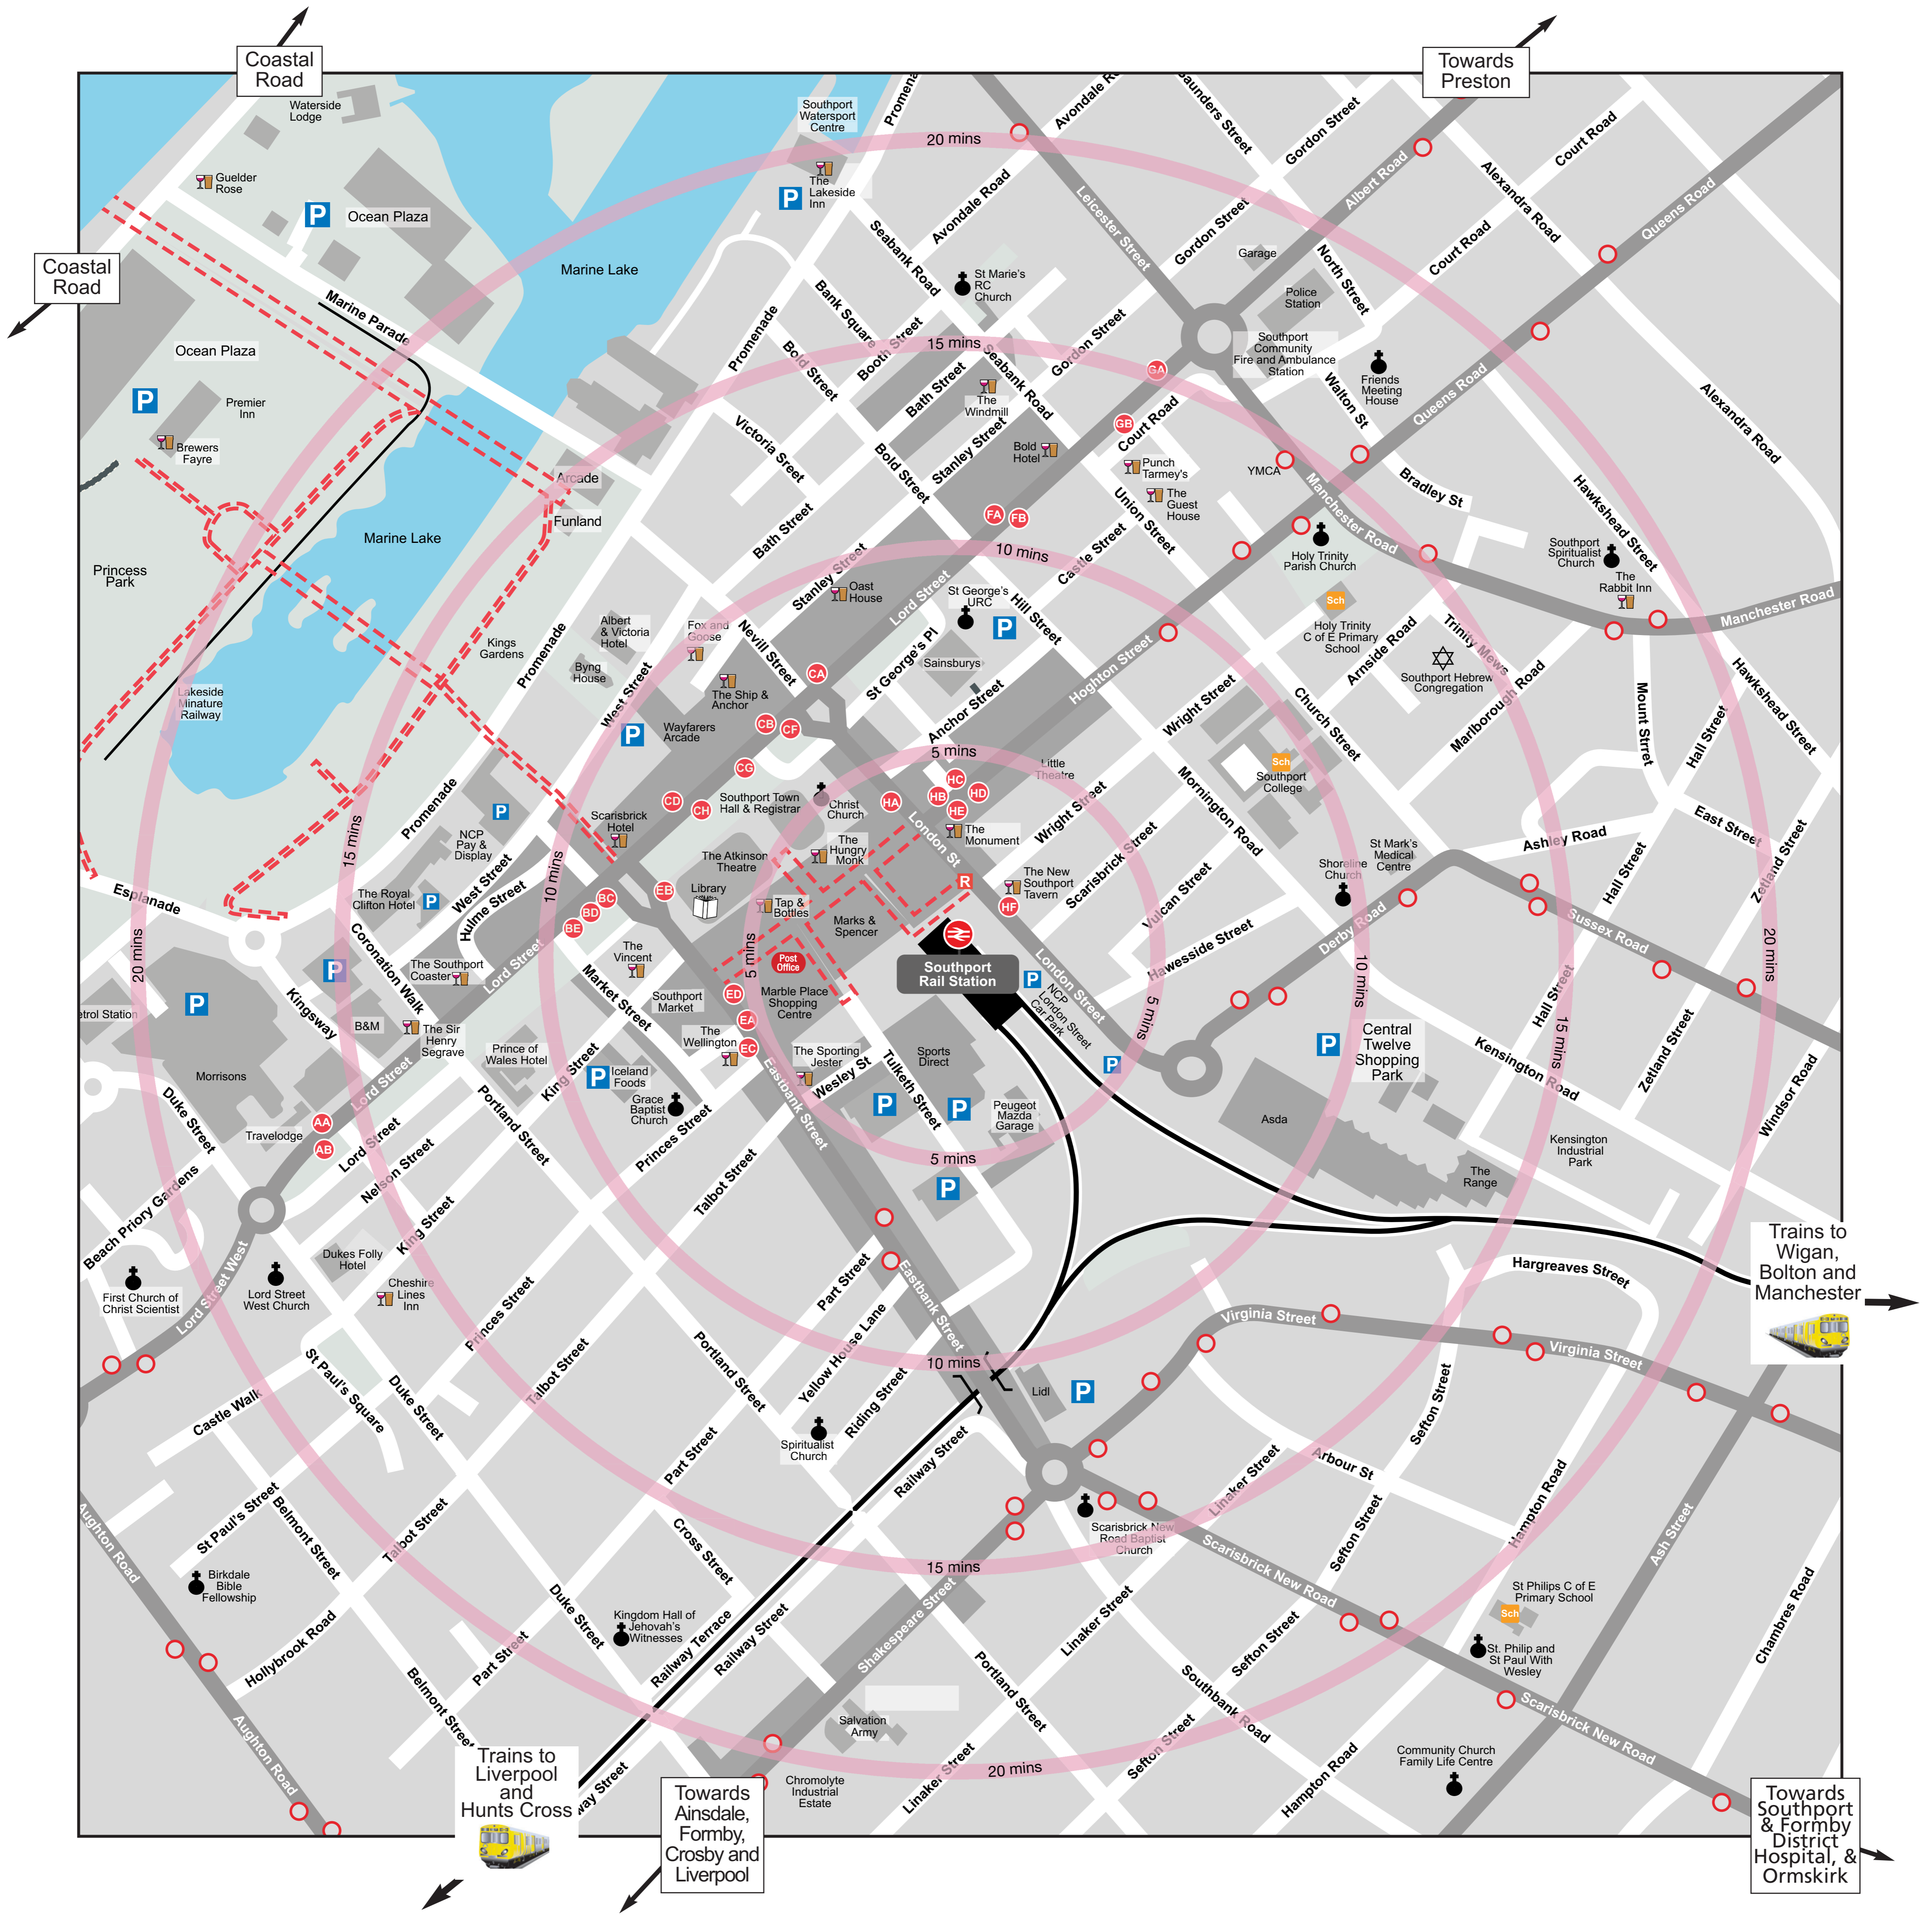

# Southport Station Local Area Map

Bus Routes	Bus Stops (lettered stop indicates interchange stop)	Pub	Approximate walking times	Featured Building
Other Road	Walk/ Cycle Route	Rail Replacement Stop		

This station has step free access to all platforms.