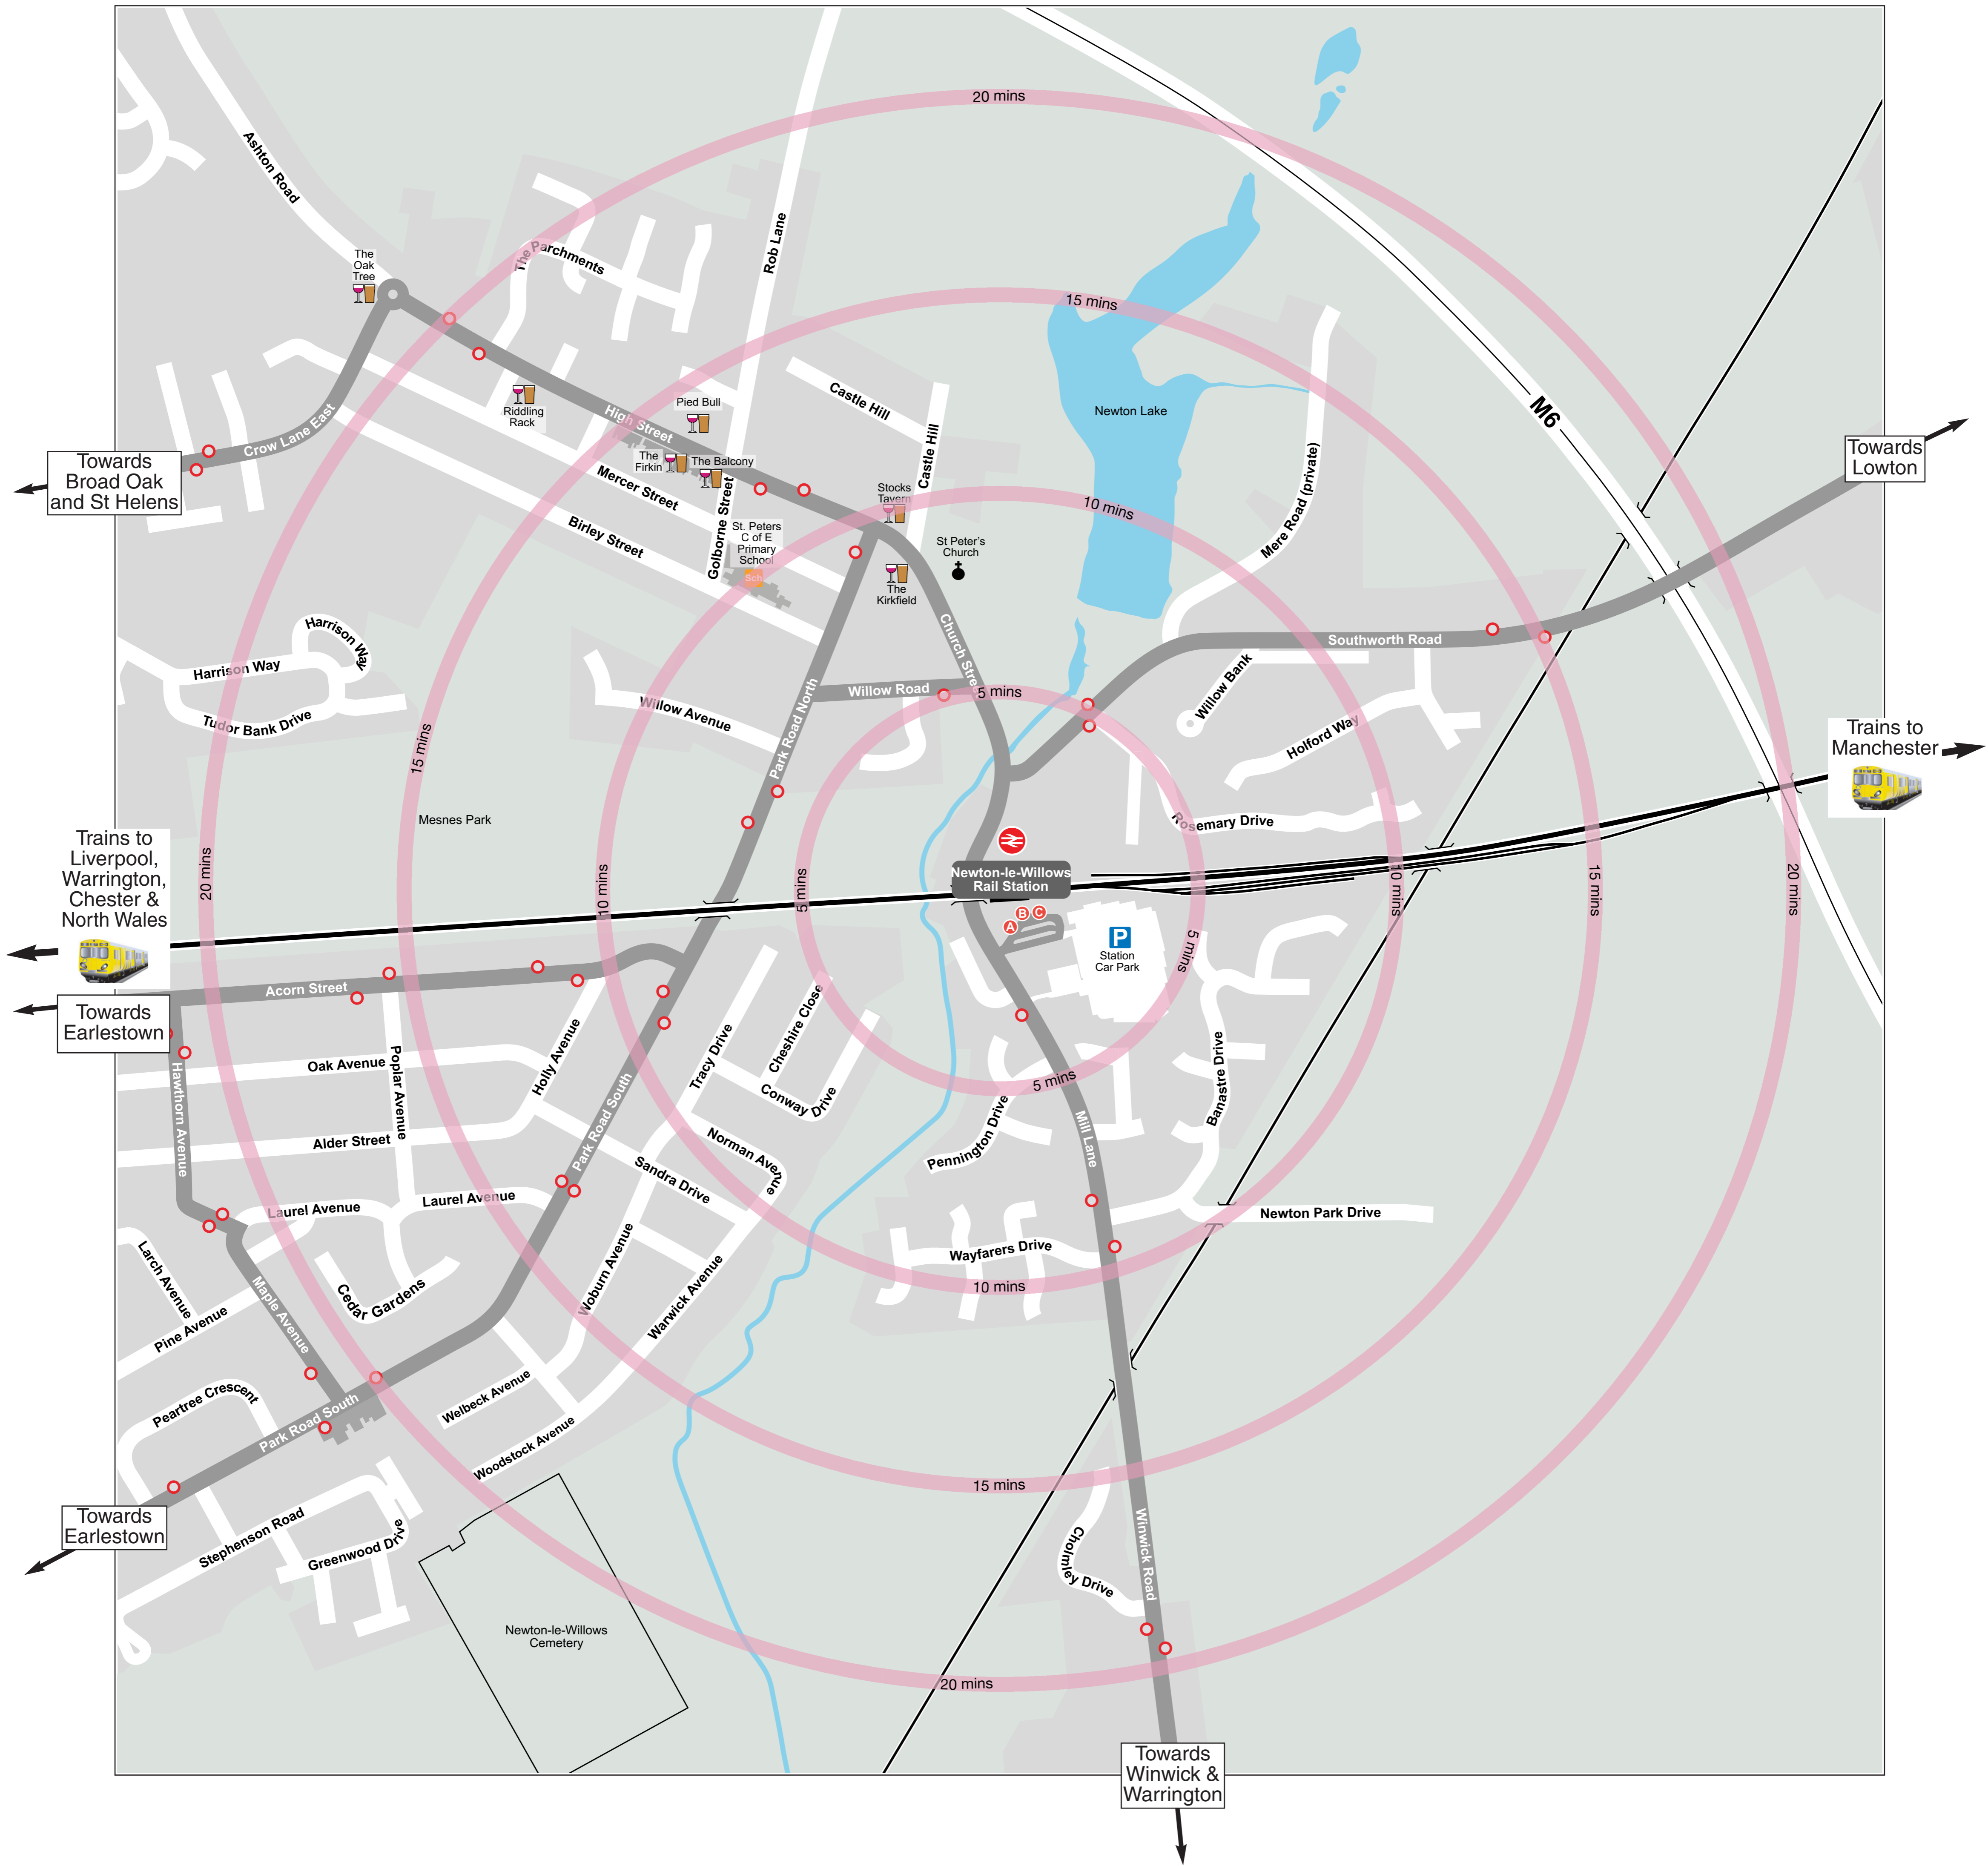

Newton-le-Willows Station Local Area Map

Bus Routes	Bus Stops (lettered stop indicates interchange stop)	Pub	Approximate walking times	Featured Building
Other Road	Walk/ Cycle Route	Rail Replacement Stop		

7am to 8pm Mondays to Fridays
8am to 6pm Saturdays, Sundays & bank holidays

From April 2025