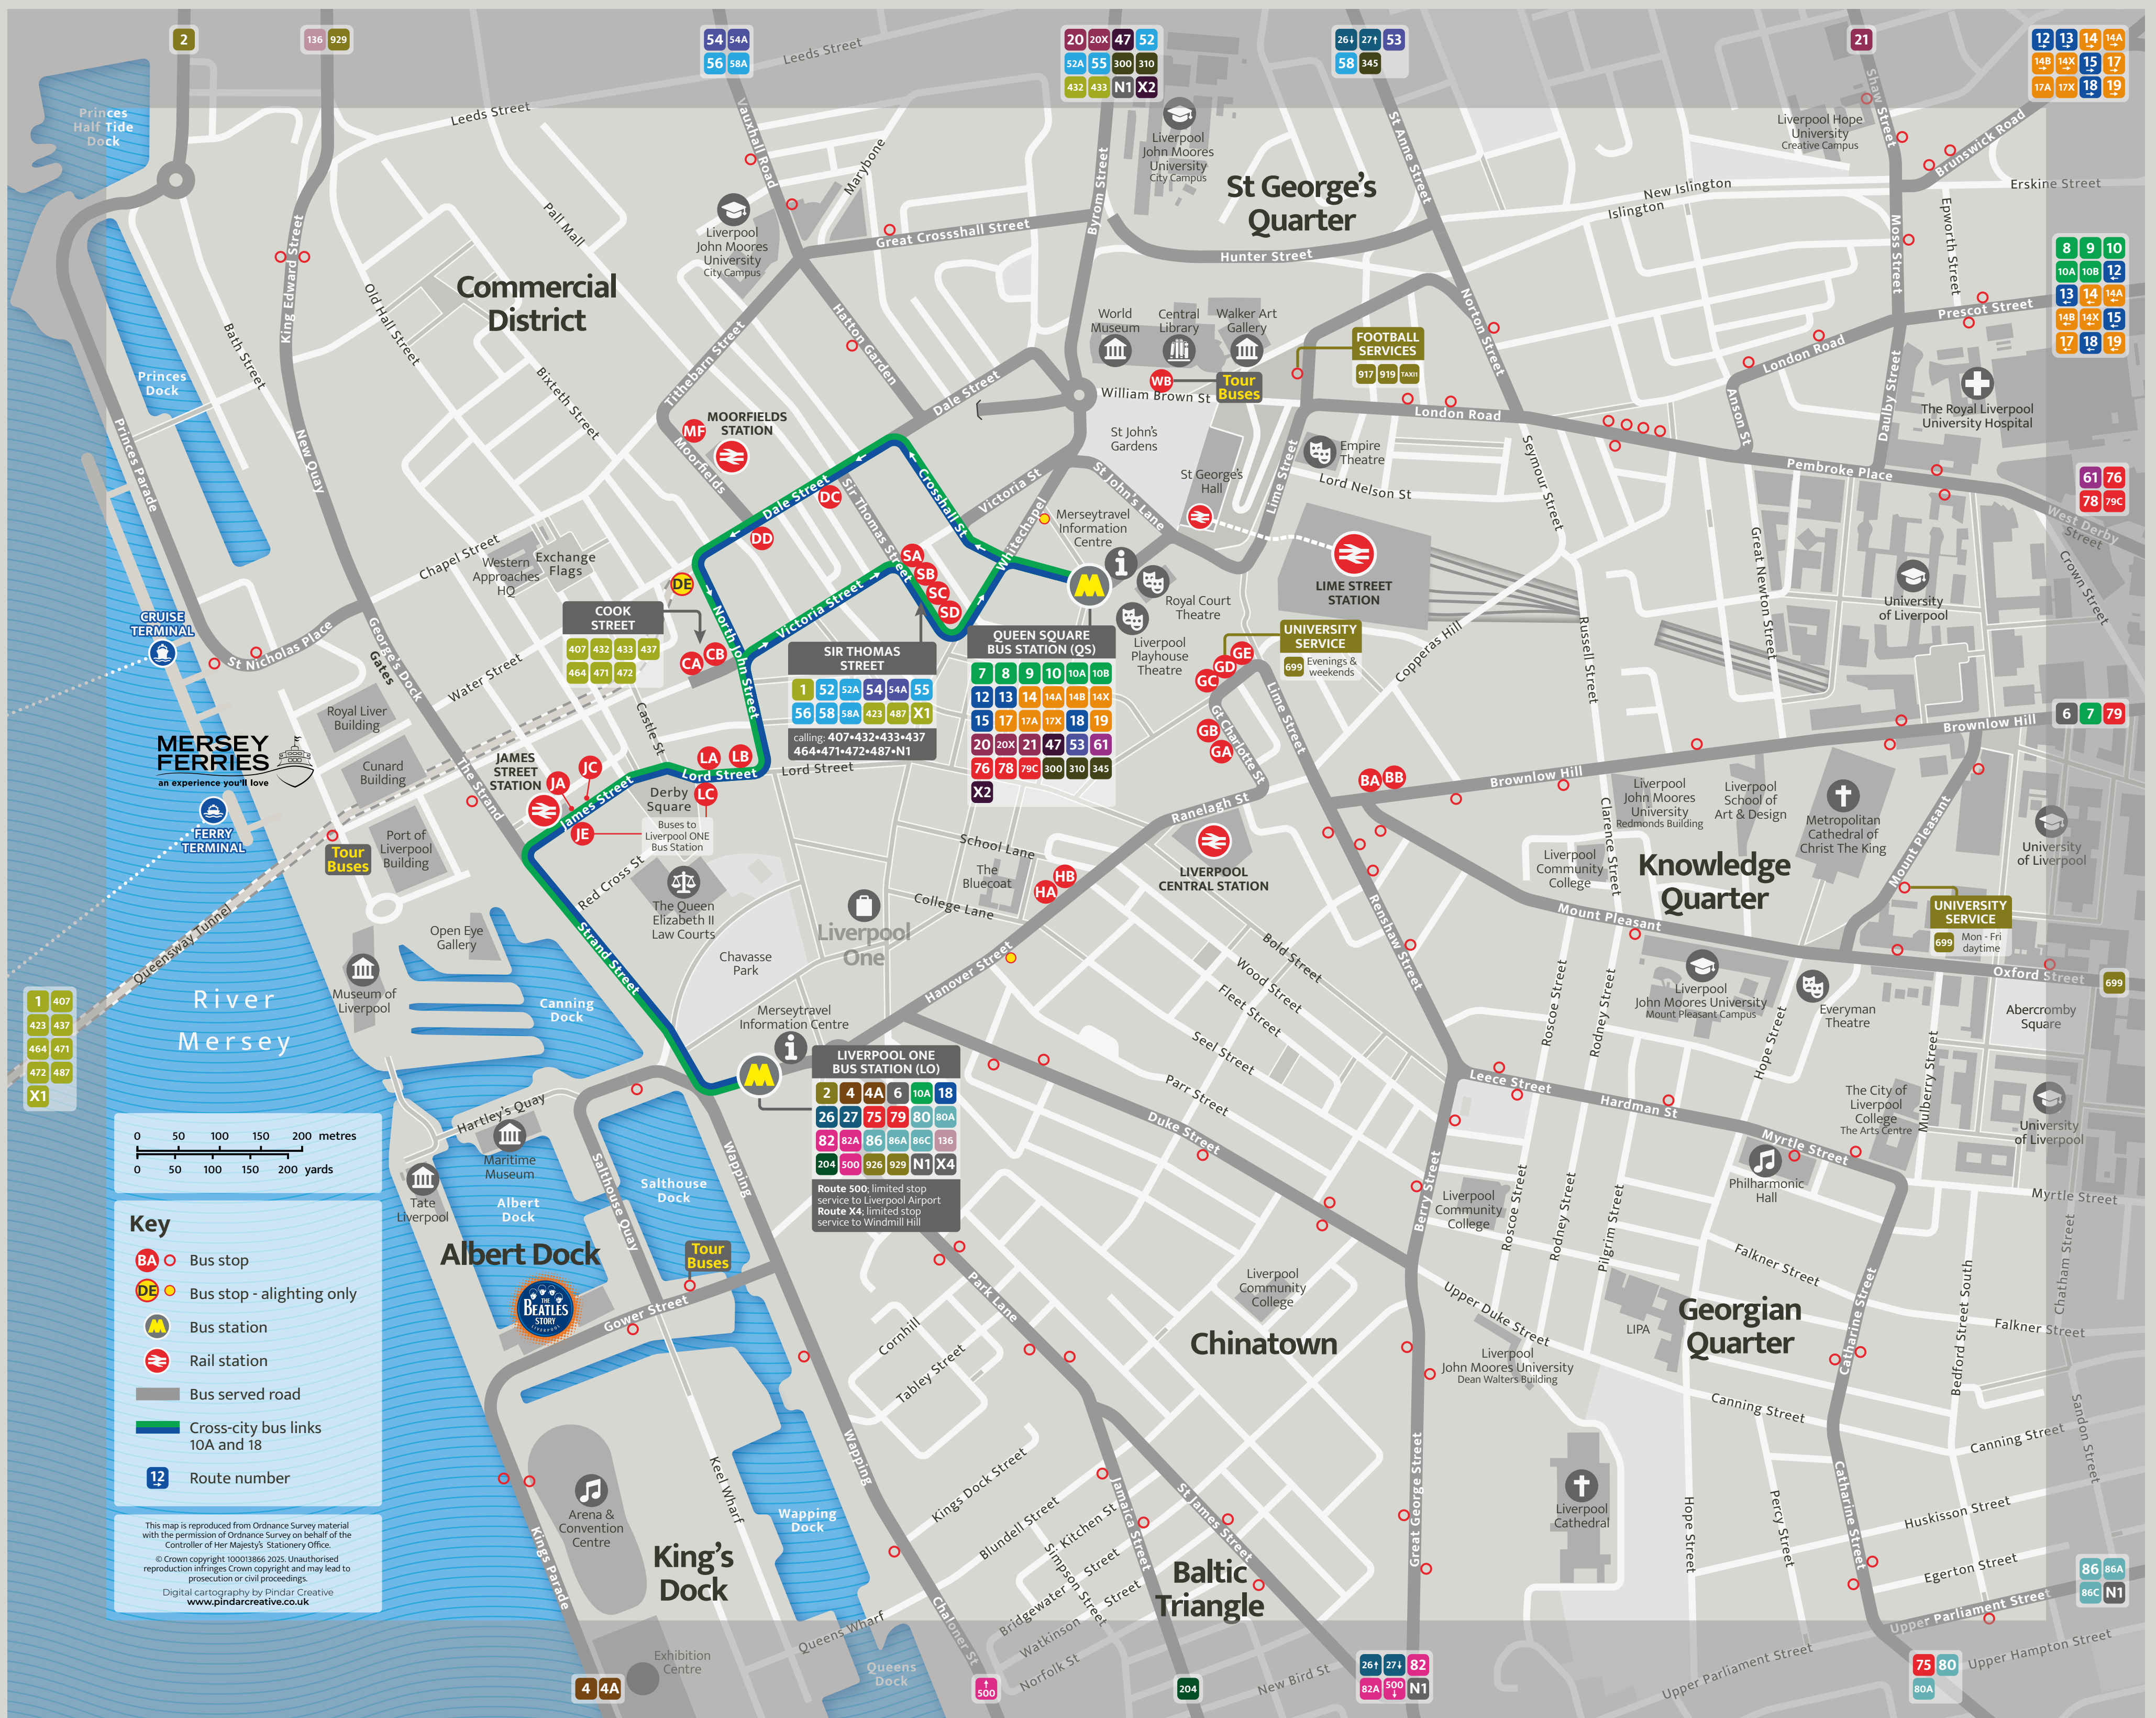

## Where to catch your bus

Route No	Going Towards	Bus Stops
1	Chester Rail Station	SD
2	Sandhills Station (via Everton Football Club)	LO4
4	Mossley Hill Hospital	LO8
4A	Mossley Hill Hospital	LO8
6	Huyton	LO3, HA, GA, BA
7	Huyton or Warrington	QS8, BA
8	Huyton	QS1
9	Huyton	QS1
10	St Helens	QS2
10A	St Helens	LO5, JA, LB, QS2
10B	Huyton	QS1
12	Stockbridge Village	QS3
13	Stockbridge Village	QS3
14	Croxteth or Kirkby	QS5
14A	Tower Hill	QS5
14B	Knowsley Village	QS5
14X	Kirkby Industrial Estate	QS5
15	Huyton	QS4
17, 17A	Aintree University Hospital or Kirkby Admin	QS6
17X	Kirkby Admin	QS6
18	Croxteth Park	LO5, JA, LB, QS4
19	Gilmoor, Kirkby or Tower Hill	QS6
20	Tower Hill	QS7
20X	Kirkby Admin	QS7
21	Northwood	QS7
26	Sheil Road Circular	LO4, JC, LB
27	Sheil Road Circular	LO7
47	Crossens	QS10
52	Netherton or Old Roan Interchange	SB
52A	Netherton or Old Roan Interchange	SB
53	Crosby	QS11
54	Thornton	DA, SA
54A	Thornton	DA, SA
55	Old Roan	SB
56	Netherton	SA
58	Netherton	SA
58A	Netherton	SA
61	Halton Hospital	QS8
75	Halewood Shopping Centre	LO8, HA, GB
76	Halewood Shopping Centre	QS8
78	Halewood Shopping Centre	QS8
79	Halewood Shopping Centre	LO3, HB, GA, BB
79C	Widnes	QS8
80	Speke	LO8
80A	Liverpool John Lennon Airport	LO8

Open-top and Tour Buses	Bus Stops
Beatles Explorer Tour	Albert Dock
City & Beatles Tour	Albert Dock
City Explorer	Albert Dock, Canada Boulevard, Lord Street, William Brown Street, Exhibition Centre
Magical Mystery Tour	Albert Dock
Sightseeing Liverpool	Albert Dock, Canada Boulevard, Chapel Street, Lord Street, Cook Street, William Brown Street, Lime Street, Brownlow Hill, Mount Pleasant (Cathedral), Hope Street