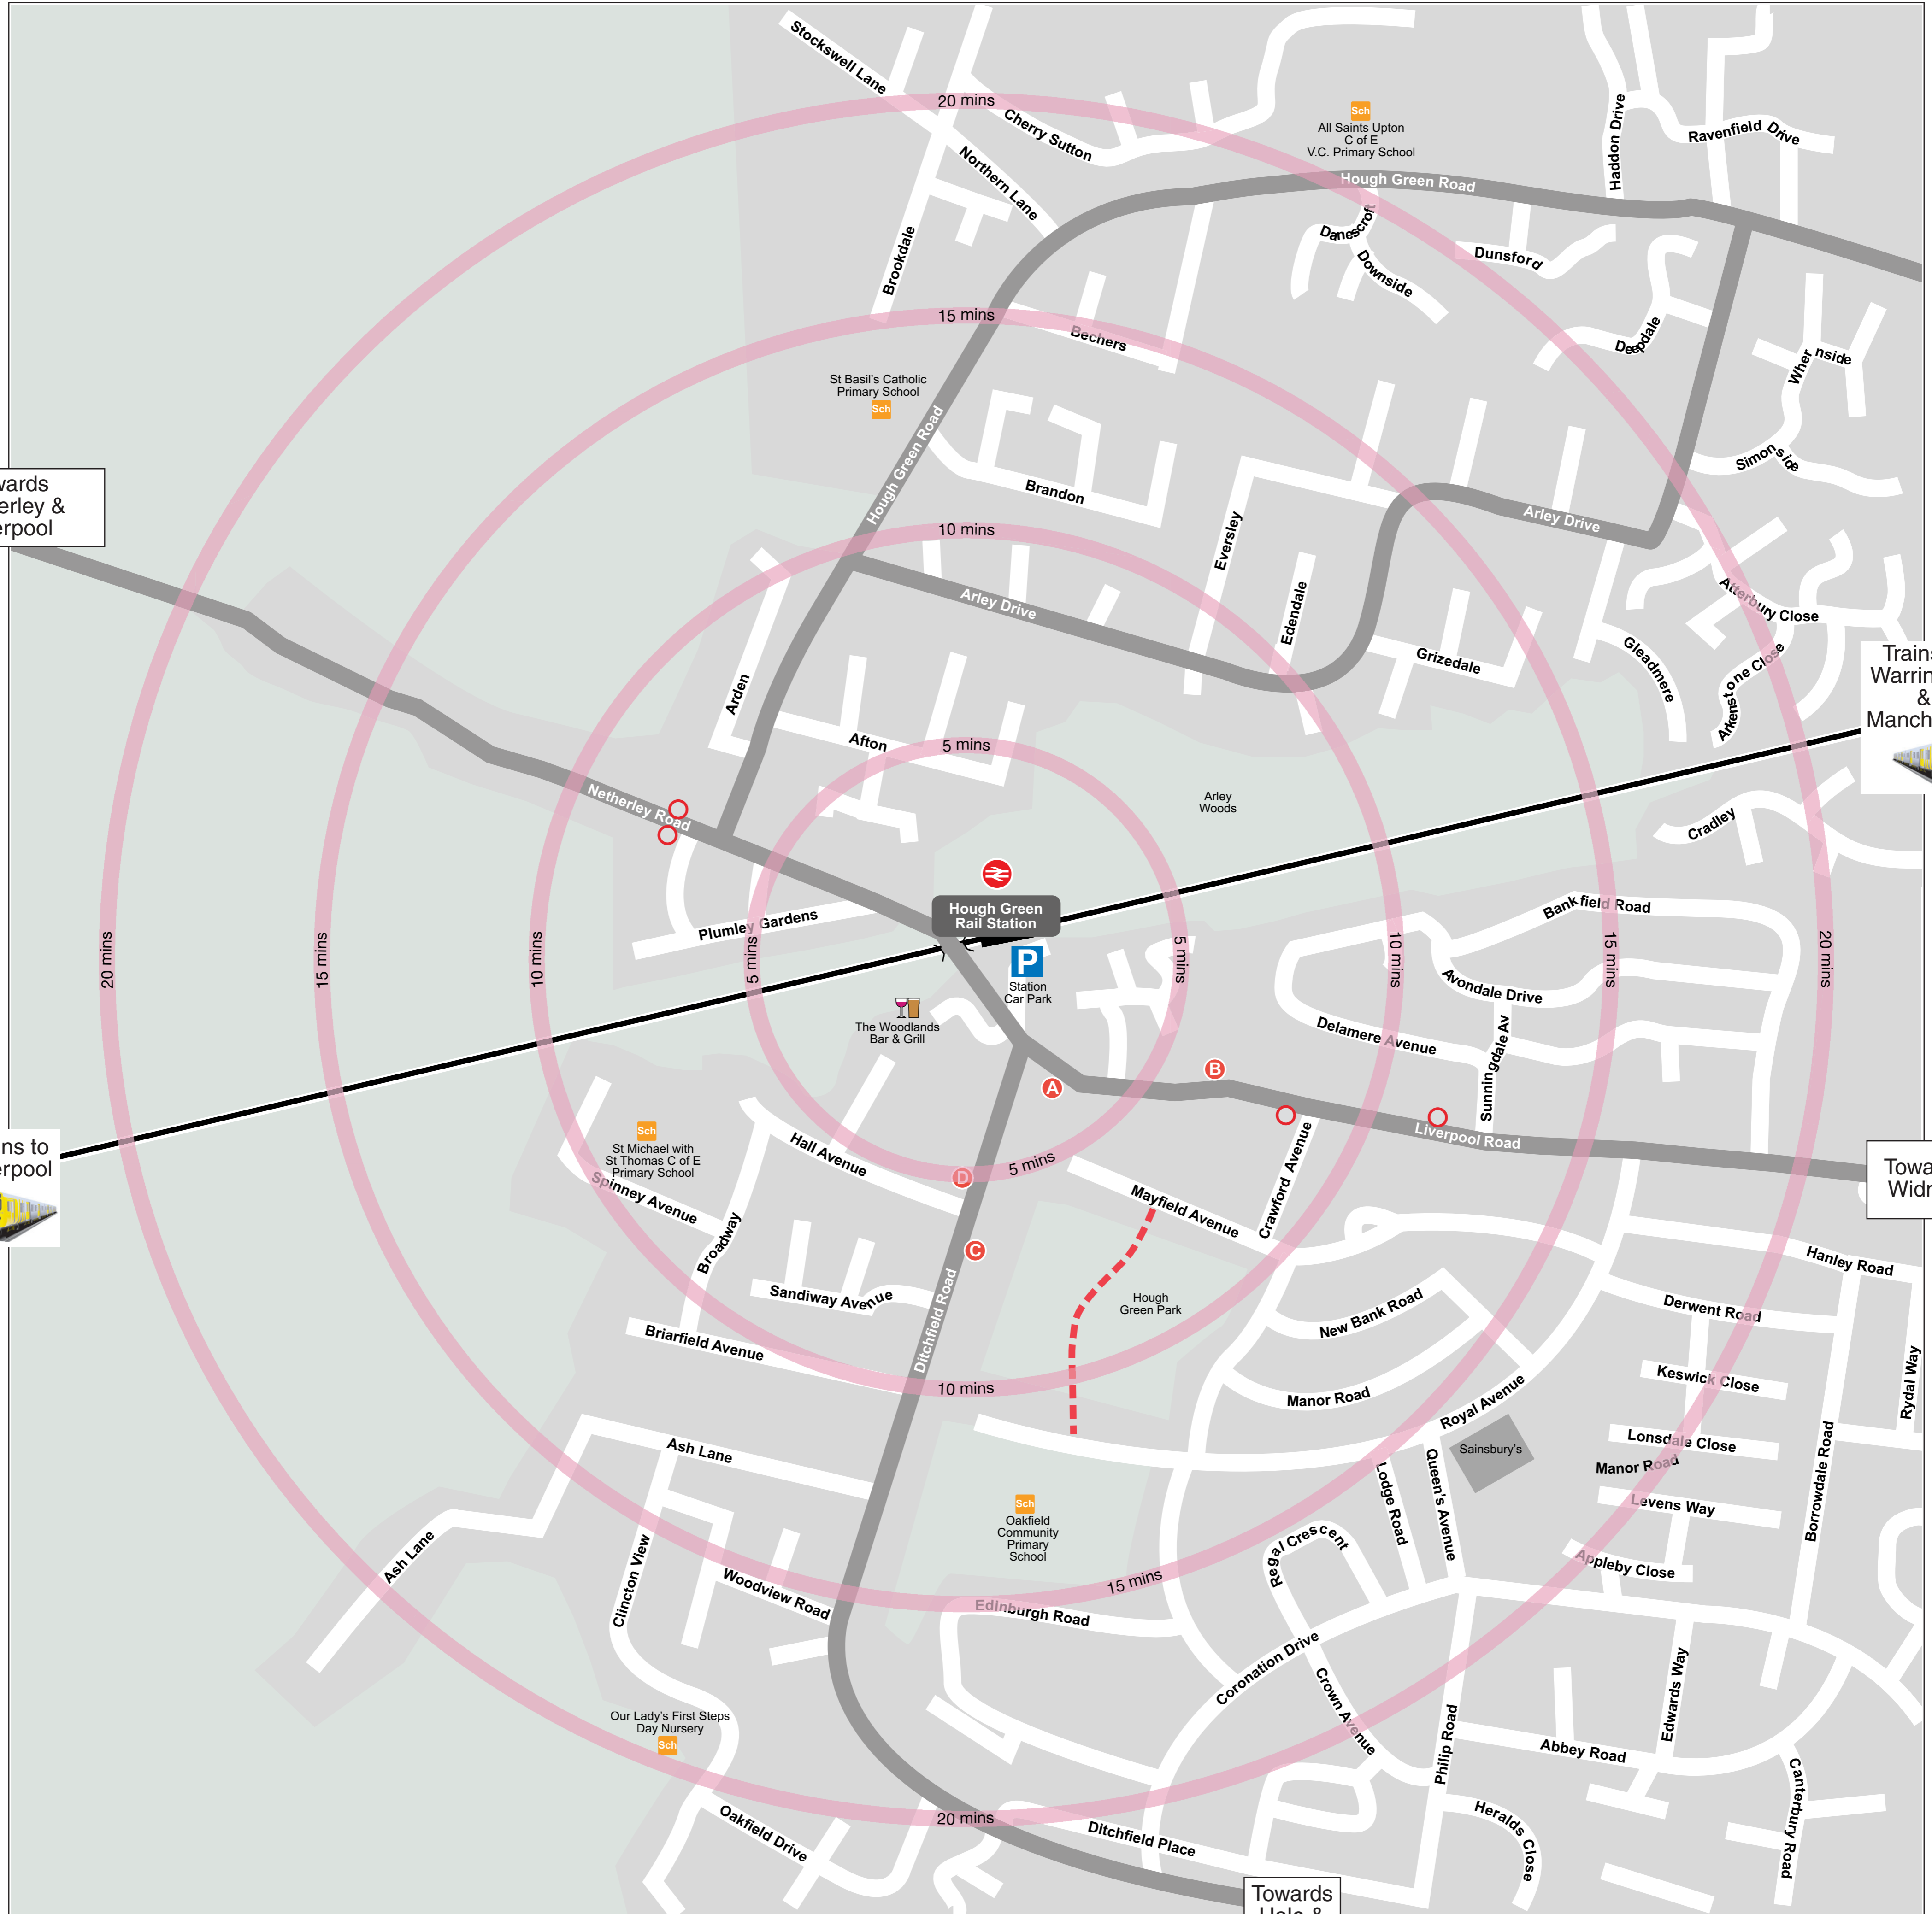

Hough Green Station Local Area Map

Bus Routes	Bus Stops (lettered stop indicates interchange stop)	Pub	Approximate walking times	Featured Building
Other Road	Walk/ Cycle Route	Rail Replacement Stop		

Level access to Liverpool bound platform. Access to the Manchester bound platform is off Netherley Road via 12 metre ramp and then 11 steps.