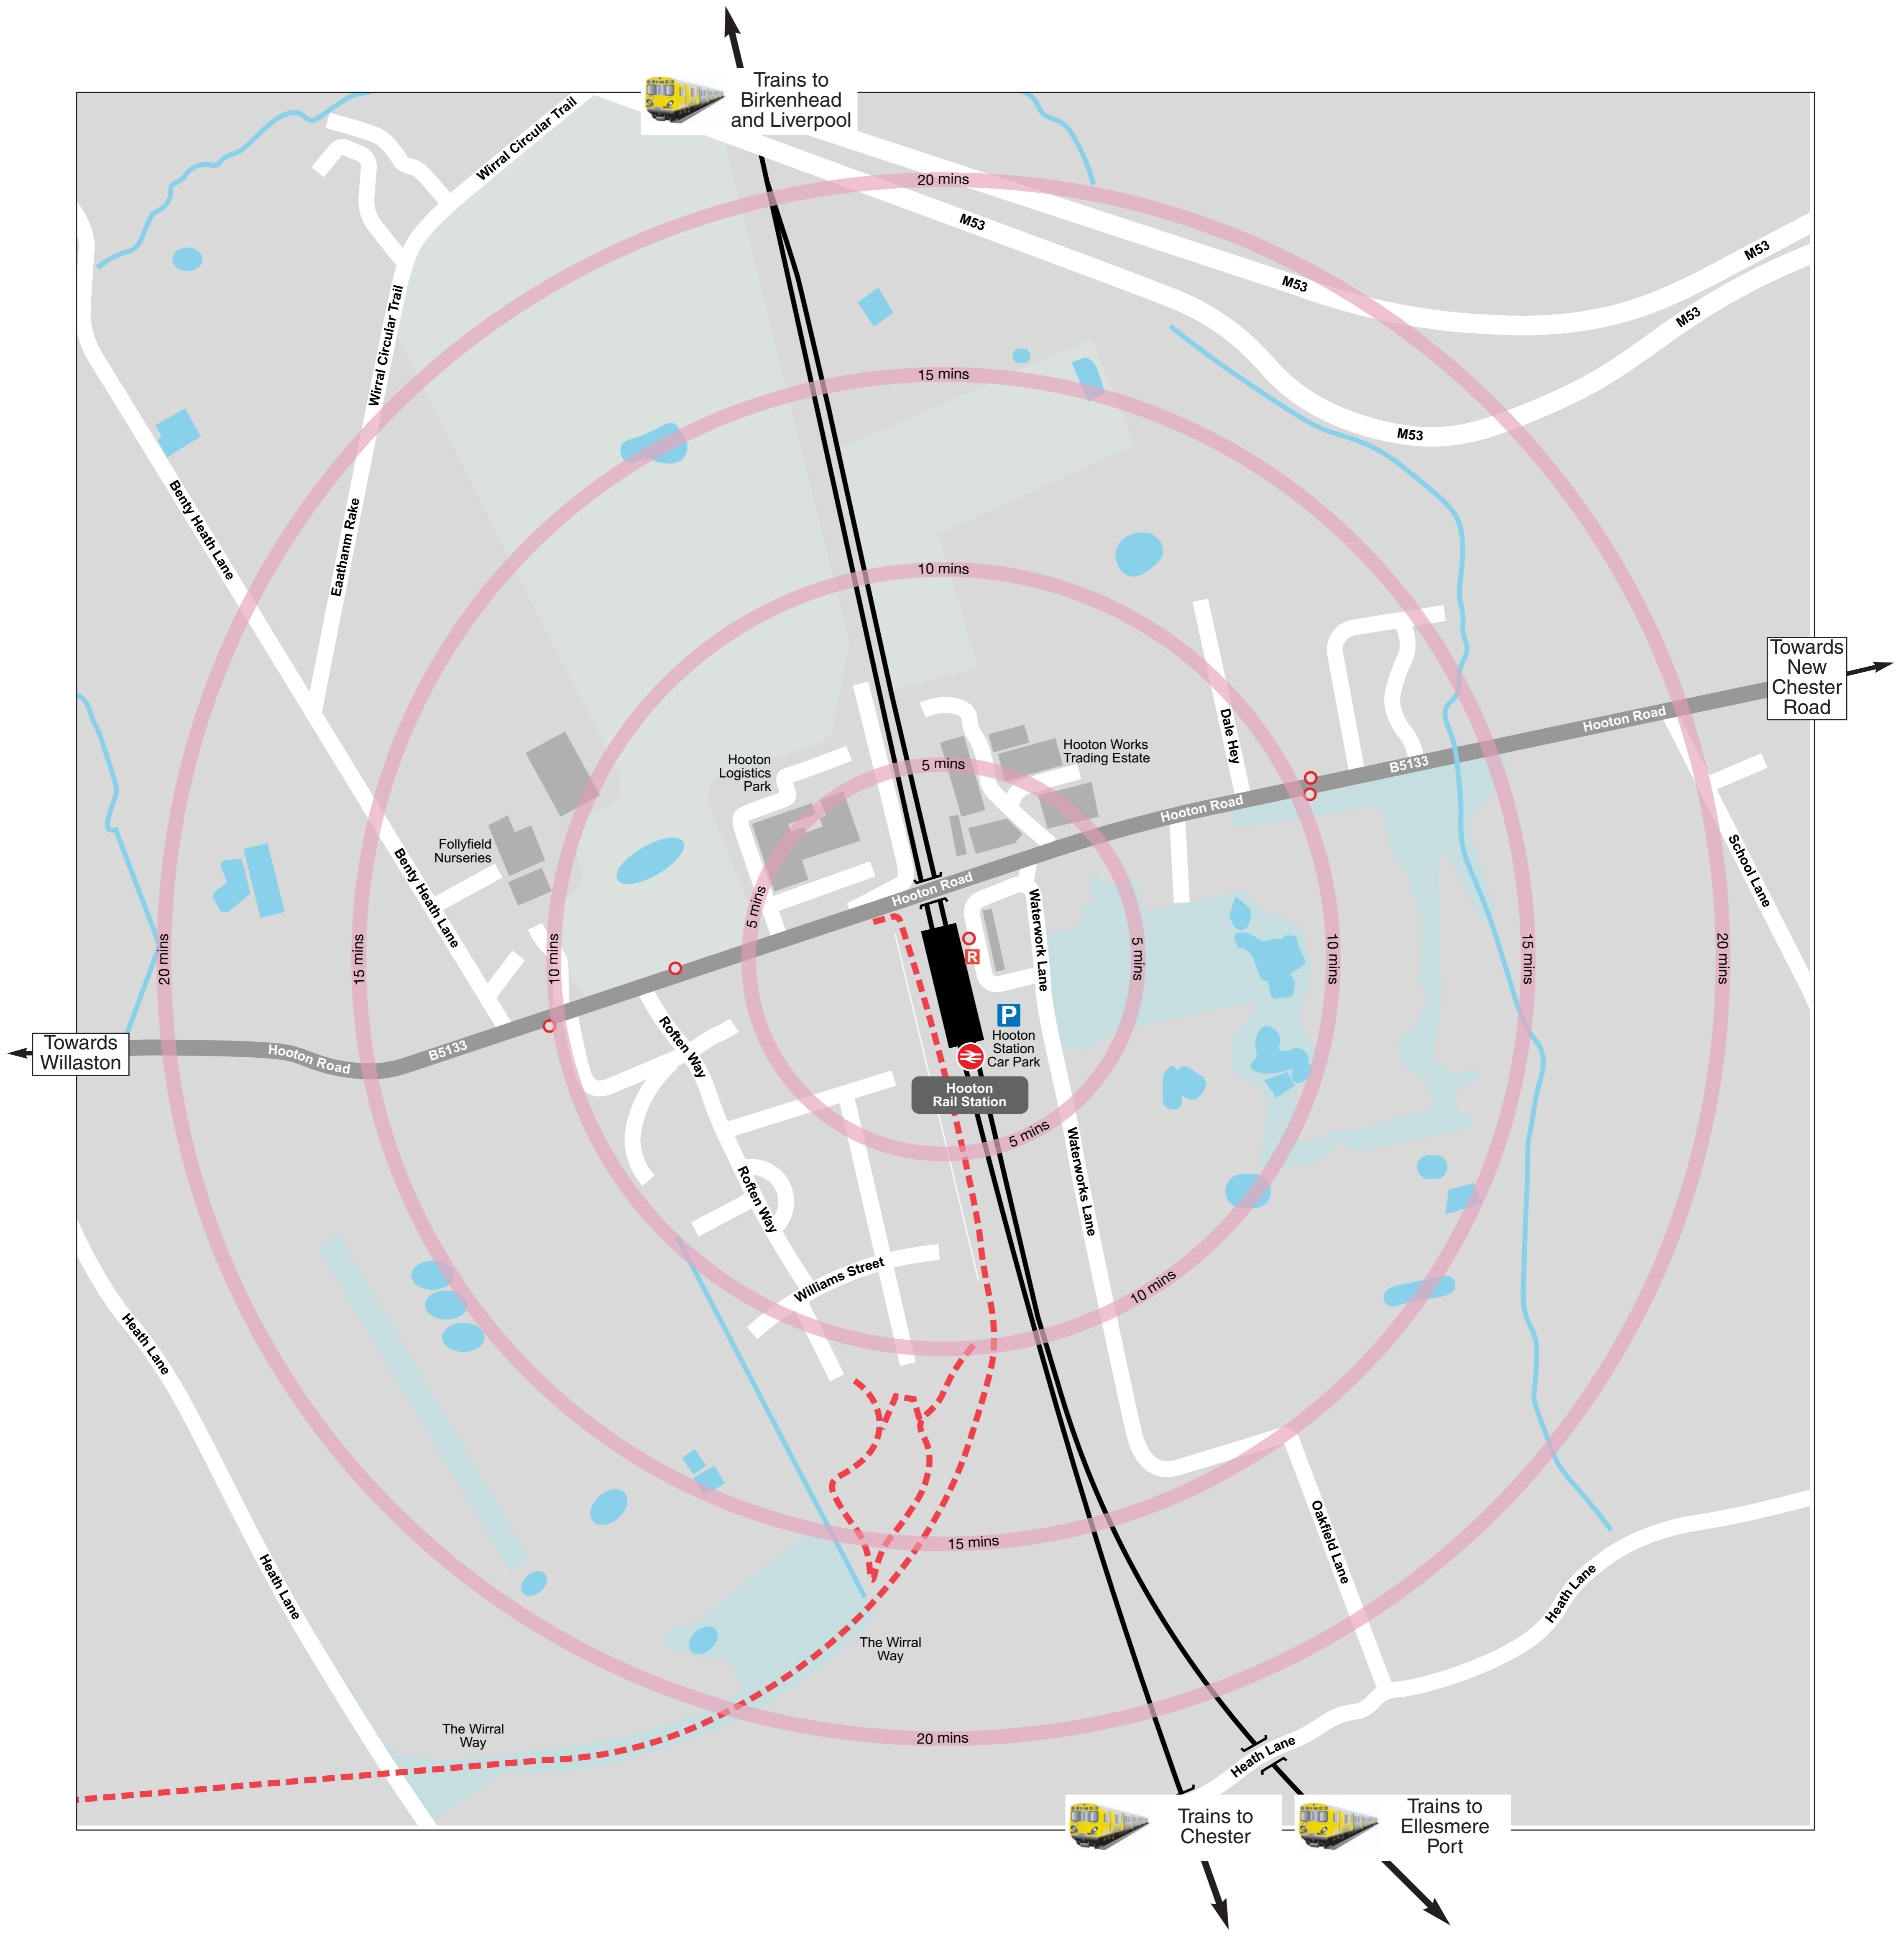

# Hooton Station Local Area Map

Bus Routes	Bus Stops (lettered stop indicates interchange stop)	Pub	Approximate walking times	Featured Building
Other Road	Walk/ Cycle Route	Rail Replacement Stop		

This station has step free access to all platforms. The Ticket office is step free and lifts can be used to access platforms.