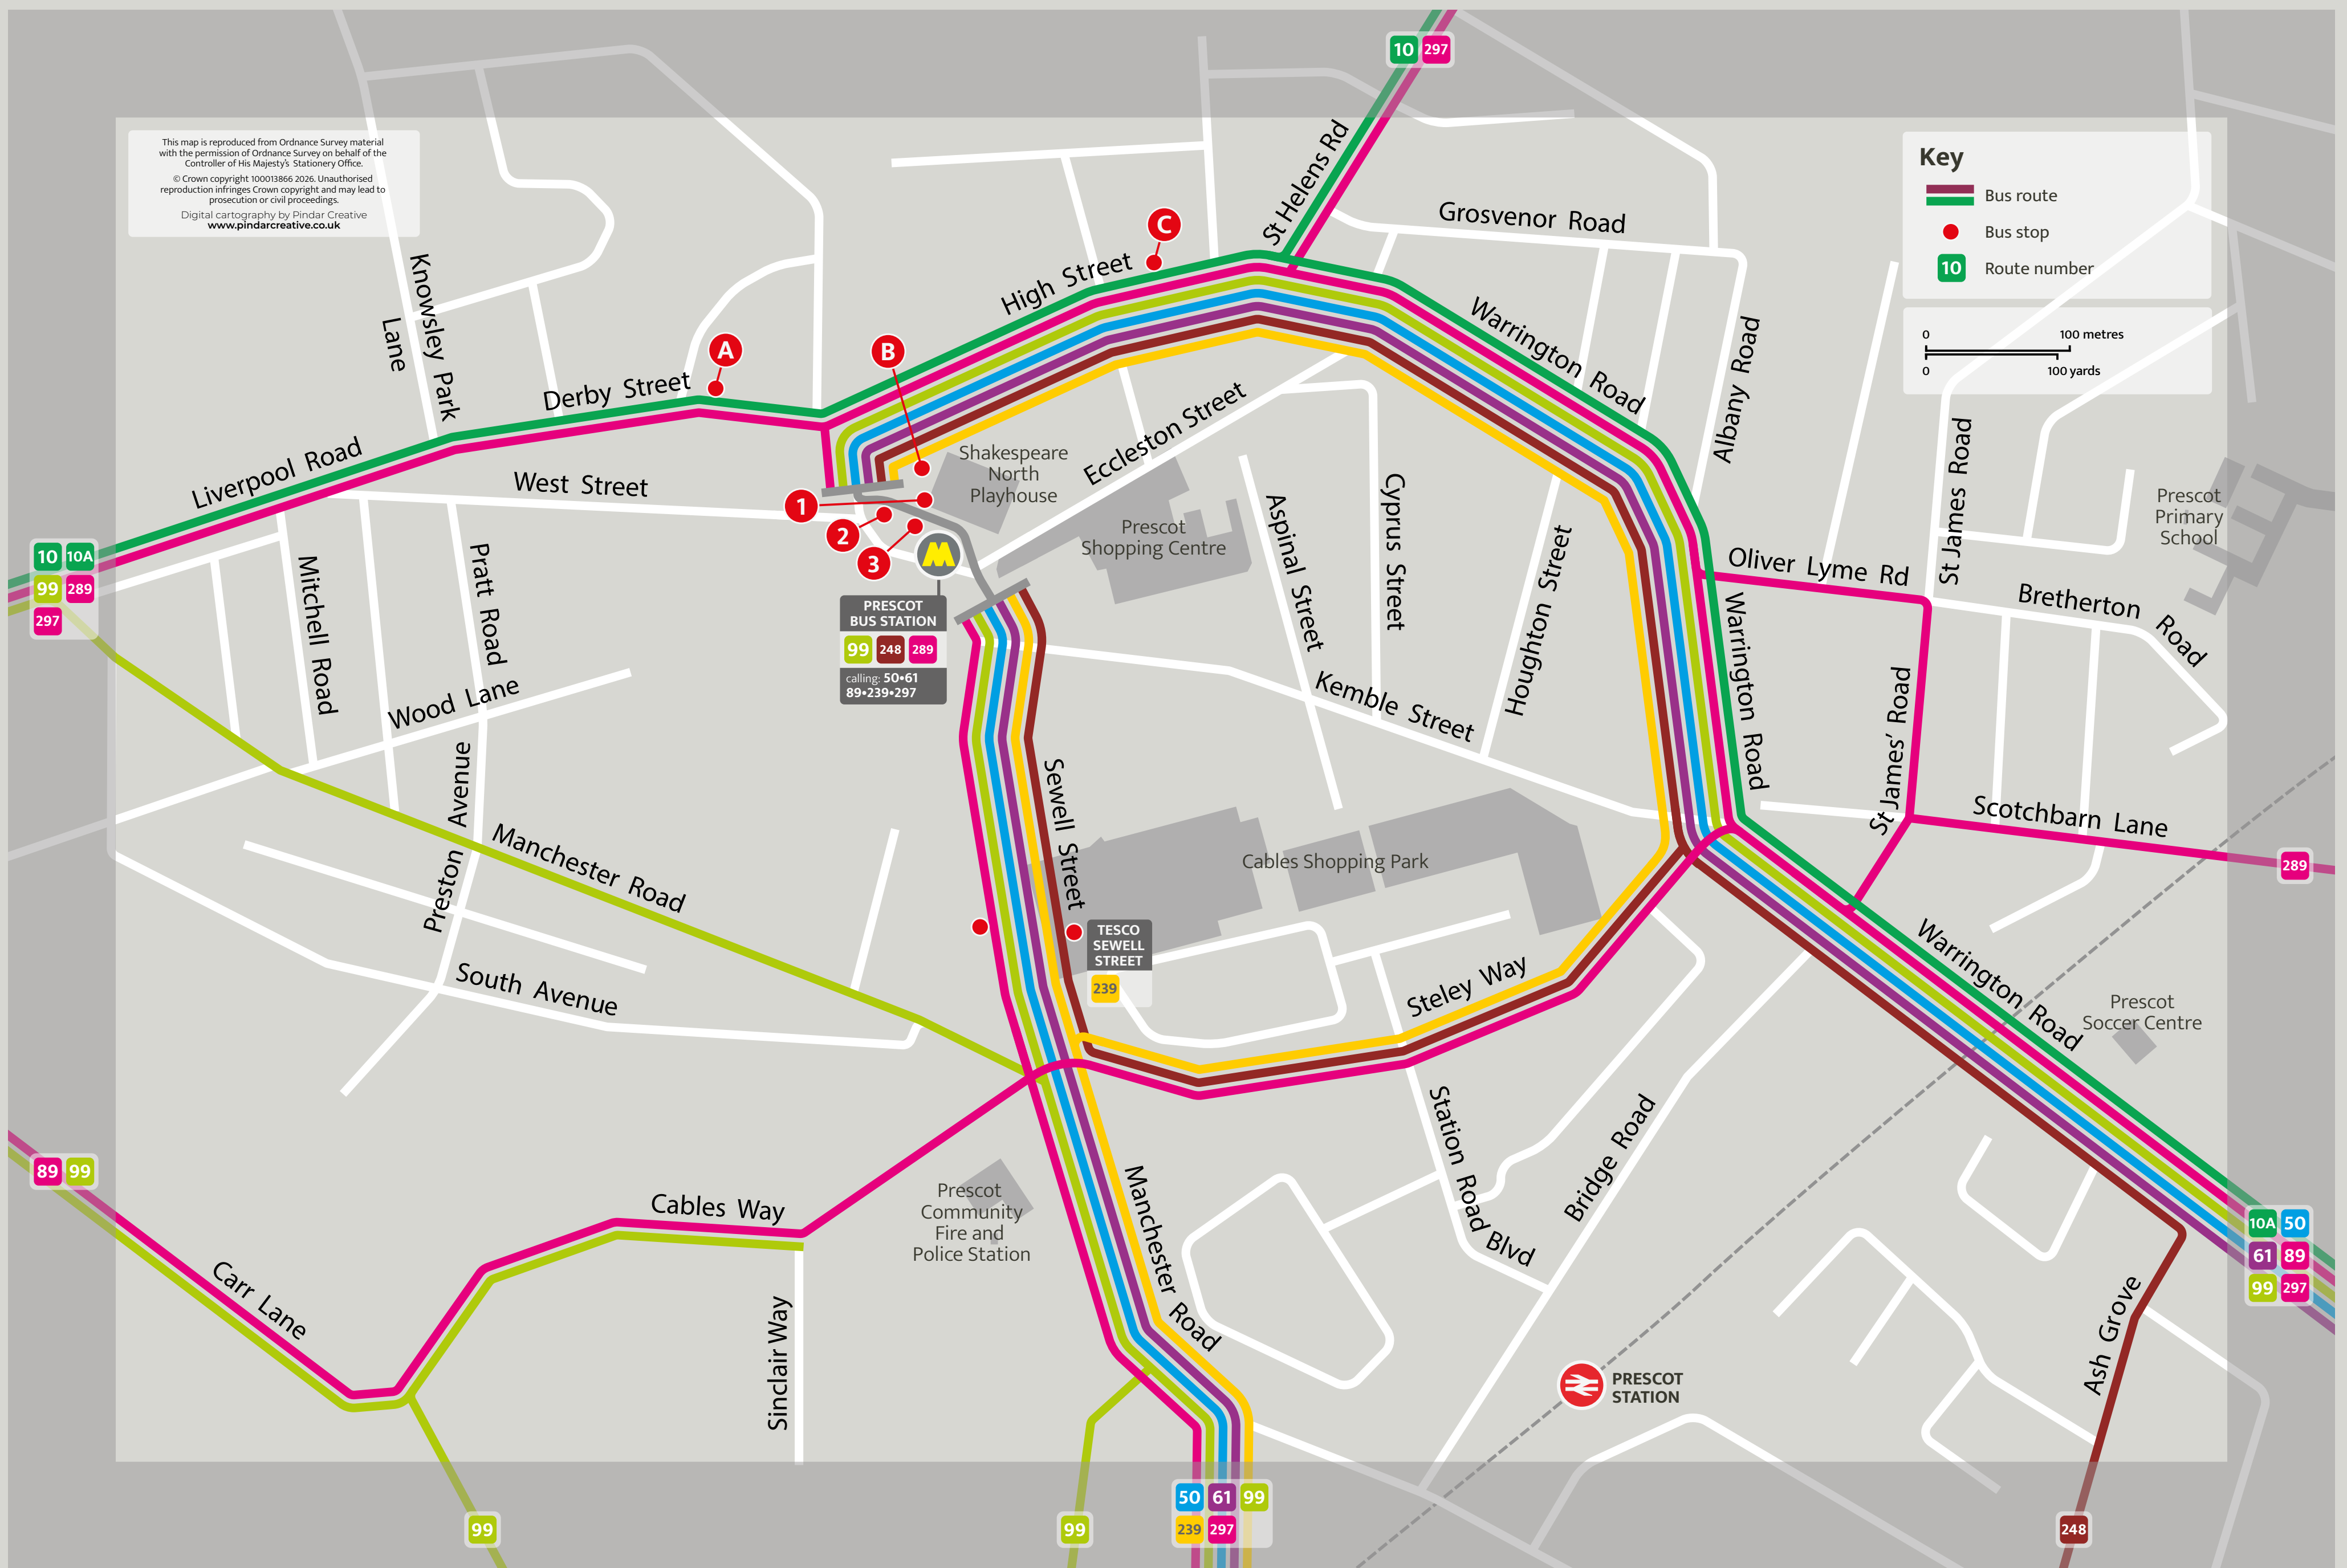

# Prescot Town Centre

## Where to catch your bus

Route Number	Bus Stop	Bus Station Stand	Destinations	Daytime Frequency		
				Mon-Fri	Saturday	Sunday
10	B		Page Moss, Old Swan, Kensington, <b>Queen Square Bus Station</b>	15	30	30
10A	B		Page Moss, Old Swan, Kensington, Queen Square Bus Station, <b>Liverpool One Bus Station</b>	8	8	10
10	A C	3	St Helens Road, Grange Park, <b>St Helens Bus Station</b>	15	30	30
10A	A C		Whiston Hospital, Rainhill Station, Nutgrove, Thatto Heath, <b>St Helens Bus Station</b>	8	8	10
50	B	1	Whiston, <b>Huyton Bus Station</b>	1 trip	no service	no service
50	C	3	Rainhill Stoops, Pex Hill 6th Form College, <b>Riverside College</b>	1 trip	no service	no service
61	C	3	Rainhill Stoops, Farnworth, Widnes, Runcorn, <b>Halton Hospital</b>	60	60	60
61	1		Whiston, Cronton Road, Huyton Bus Station, Wavertree, <b>Queen Square Bus Station</b>	60	60	60
89	C	3	Whiston Hospital, Eccleston, <b>St Helens Bus Station</b>	20	30	30
89	1		Huyton, Belle Vale Shopping Centre, Gateacre, Woolton, Hunts Cross, <b>Liverpool John Lennon Airport</b>	20	30	30
99	B	1	Sewell Street, Prescot Park Way, <b>Cables Way</b>	60	60	no service
99	C	2	Whiston, <b>Whiston Station</b>	60	60	no service
239	B	1	Whiston, Huyton, <b>Broadgreen Hospital</b>	40	40	no service
248	1		Whiston Hospital, Whiston, <b>Huyton Bus Station</b>	3 trips am & eves only	3 trips am & eves only	60
289	A	1	Rainhill, Rainhill Stoops, Nutgrove, <b>St Helens Bus Station</b>	60	60	no service
289	B		Knowsley Village, Kirkby Admin, <b>Kirkby Bus Station</b>	60	60	no service
297	A	1	Grange Park, <b>St Helens Bus Station</b>	2 hourly	no service	no service
297	2		Knowsley Village, Kirkby Admin, <b>Kirkby Bus Station</b>	2 hourly	no service	no service